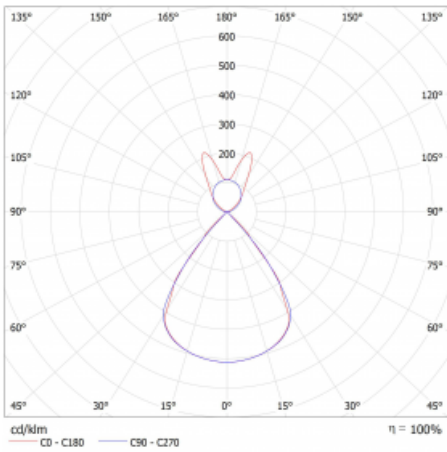

Luminaire

Lina45-S

145S-5B1Z-30GEE/830, S

EPD®

Imagine a linear luminaire that can satisfy all your needs: it meets UGR, has high efficiency and you can build it to your specifications. And it looks great too. The Lina45-S offers opal, microprism and optical grille variants, so it can easily meet both UGR under 19 at 4300 lm luminous flux. It is a great solution for visually demanding spaces, as it even meets UGR under 16 in some variants. In addition, you can complement the modular luminaire with a Vali55 relay module, a Rundo circular luminaire or 2 - 3 CUBE reflectors. The indirect lighting component is provided by a clear plexiglass module or a batwing diffuser, which creates a more even illumination of the ceiling. A welcome feature is also the possibility of a curtain at the joint of the profiles, which are also fitted with caps to prevent even minimal draughts. The individual segments are easily connected using connectors and plugged into 230 V.

Type of installation	Suspended
Light distribution	Direct-indirect wide-lighting distribution
Luminaire shape	Linear
Colour of the luminaires	Silver
Material	Aluminium
Lifetime	L80/B20 50 000 hours
Warranty	60 months
Description of luminaires	Luminaire suspended
Dimensions	1683 mm × 47 mm × 69 mm
Light source	LED MODUL
Type of optical system	Plastic louvre low UGR
Luminous flux	4340 lm ± 10 %
Colour Temperature	3000 K warm white
Luminous efficacy	147 lm/W
MacAdam Light source	3
Colour rendering index	80
UGR max. X=4H Y=8H, ρ=70,50,20	12.9

Technical drawing

Luminaire power input 29.5 W \pm 10 %

Connection of the luminaires Electronic ballast non-dimmable

Electrical voltage 220-240V

Frequency 50/60Hz

⊕ CE IP 20

Curve

Downloads