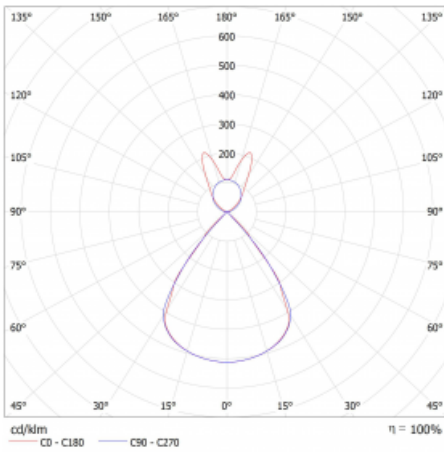

Luminaire

Lina45-S

145S-5B1Z-30GEE/830, B

EPD®

Imagine a linear luminaire that can satisfy all your needs: it meets UGR, has high efficiency and you can build it to your specifications. And it looks great too. The Lina45-S offers opal, microprism and optical grille variants, so it can easily meet both UGR under 19 at 4300 lm luminous flux. It is a great solution for visually demanding spaces, as it even meets UGR under 16 in some variants. In addition, you can complement the modular luminaire with a Vali55 relay module, a Rundo circular luminaire or 2 - 3 CUBE reflectors. The indirect lighting component is provided by a clear plexiglass module or a batwing diffuser, which creates a more even illumination of the ceiling. A welcome feature is also the possibility of a curtain at the joint of the profiles, which are also fitted with caps to prevent even minimal draughts. The individual segments are easily connected using connectors and plugged into 230 V.

| | |
|-----------------------------------|--|
| Type of installation | Suspended |
| Light distribution | Direct-indirect wide-lighting distribution |
| Luminaire shape | Linear |
| Colour of the luminaires | Black |
| Material | Aluminium |
| Lifetime | L80/B20 50 000 hours |
| Warranty | 60 months |
| Description of luminaires | Luminaire suspended |
| Dimensions | 1683 mm × 47 mm × 69 mm |
| Light source | LED MODUL |
| Type of optical system | Plastic louvre low UGR |
| Luminous flux | 4340 lm ± 10 % |
| Colour Temperature | 3000 K warm white |
| Luminous efficacy | 147 lm/W |
| MacAdam Light source | 3 |
| Colour rendering index | 80 |
| UGR max. X=4H Y=8H, ρ=70,50,20 | 12.9 |

Technical drawing

Luminaire power input 29.5 W \pm 10 %

Connection of the luminaires Electronic ballast non-dimmable

Electrical voltage 220-240V

Frequency 50/60Hz

⊕ CE IP 20

Curve

Downloads