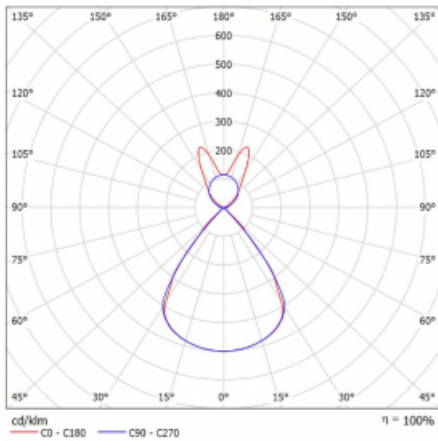

Type of installation	Suspended
Light distribution	Direct-indirect wide-lighting distribution
Luminaire shape	Linear
Colour of the luminaires	White
Material	Aluminium
Lifetime	L80/B20 50 000 hours
Warranty	24 months
Description of luminaires	Luminaire suspended
item description	D/I - 61/39
Dimensions	1403 mm × 47 mm × 69 mm
Light source	LED MODUL
Type of optical system	Plastic louvre low UGR
Luminous flux	9300 lm ± 10 %
Colour Temperature	4000 K cool white
Luminous efficacy	145 lm/W
MacAdam Light source	3
Colour rendering index	80
UGR max. X=4H Y=8H, $\rho=70,50,20$	16.3

## Curve