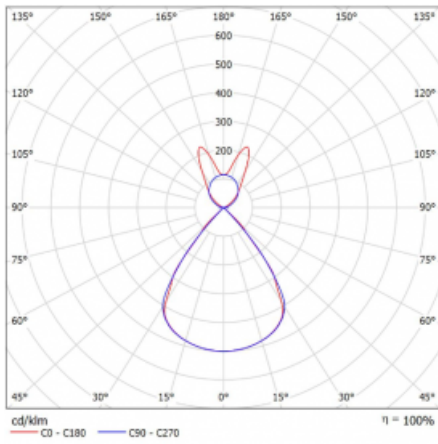

Type of installation	Suspended
Light distribution	Direct-indirect wide-lighting distribution
Luminaire shape	Linear
Colour of the luminaires	Silver
Material	Aluminium
Lifetime	L80/B20 50 000 hours
Warranty	24 months
Description of luminaires	Luminaire suspended
item description	D/I - 61/39
Dimensions	1403 mm × 47 mm × 69 mm
Light source	LED MODUL
Type of optical system	Plastic louvre low UGR
Luminous flux	9300 lm ± 10 %
Colour Temperature	4000 K cool white
Luminous efficacy	145 lm/W
MacAdam Light source	3
Colour rendering index	80
UGR max. X=4H Y=8H, $\rho=70,50,20$	16.3

## Curve