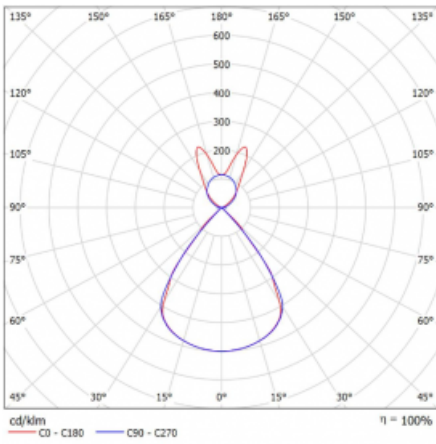

Type of installation	Suspended
Light distribution	Direct-indirect wide-lighting distribution
Luminaire shape	Linear
Colour of the luminaires	Black
Material	Aluminium
Lifetime	L80/B20 50 000 hours
Warranty	24 months
Description of luminaires	Luminaire suspended
item description	D/I - 61/39
Dimensions	1403 mm × 47 mm × 69 mm
Light source	LED MODUL
Type of optical system	Plastic louvre low UGR
Luminous flux	9300 lm ± 10 %
Colour Temperature	4000 K cool white
Luminous efficacy	145 lm/W
MacAdam Light source	3
Colour rendering index	80
UGR max. X=4H Y=8H, $\rho=70,50,20$	16.3

## Curve