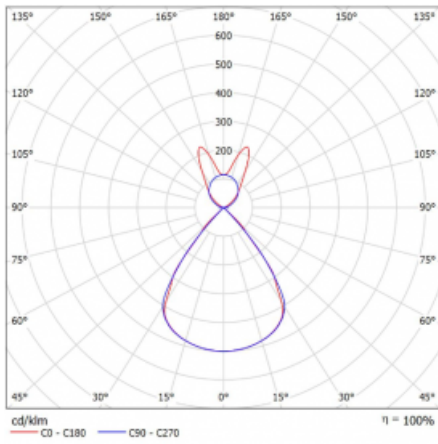

Type of installation	Suspended
Light distribution	Direct-indirect wide-lighting distribution
Luminaire shape	Linear
Colour of the luminaires	White
Material	Aluminium
Lifetime	L80/B20 50 000 hours
Warranty	24 months
Description of luminaires	Luminaire suspended
item description	D/I - 61/39
Dimensions	1403 mm × 47 mm × 69 mm
Light source	LED MODUL
Type of optical system	Plastic louvre low UGR
Luminous flux	9300 lm ± 10 %
Colour Temperature	4000 K cool white
Luminous efficacy	145 lm/W
MacAdam Light source	3
Colour rendering index	80
UGR max. X=4H Y=8H, $\rho=70,50,20$	16.3

## Curve