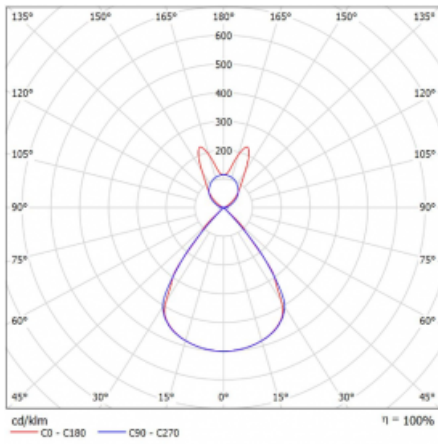

Type of installation	Suspended
Light distribution	Direct-indirect wide-lighting distribution
Luminaire shape	Linear
Colour of the luminaires	White
Material	Aluminium
Lifetime	L80/B20 50 000 hours
Warranty	60 months
Description of luminaires	Luminaire suspended
item description	D/I - 61/39
Dimensions	1403 mm × 47 mm × 69 mm
Light source	LED MODUL
Type of optical system	Plastic louvre low UGR
Luminous flux	9300 lm ± 10 %
Colour Temperature	4000 K cool white
Luminous efficacy	145 lm/W
MacAdam Light source	3
Colour rendering index	80
UGR max. X=4H Y=8H, $\rho=70,50,20$	16.3

## Technical drawing

Luminaire power input 64.2 W  $\pm$  10 %

Connection of the luminaires Electronic ballast non-dimmable

Electrical voltage 220-240V

Frequency 50/60Hz

⊕ CE IP 20

## Curve