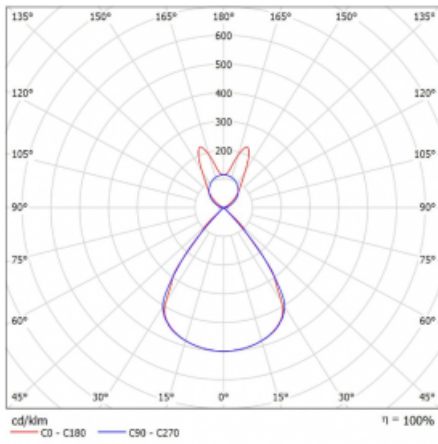

Type of installation	Suspended
Light distribution	Direct-indirect wide-lighting distribution
Luminaire shape	Linear
Colour of the luminaires	Silver
Material	Aluminium
Lifetime	L80/B20 50 000 hours
Warranty	60 months
Description of luminaires	Luminaire suspended
item description	D/I - 61/39
Dimensions	1403 mm × 47 mm × 69 mm
Light source	LED MODUL
Type of optical system	Plastic louvre low UGR
Luminous flux	9300 lm ± 10 %
Colour Temperature	4000 K cool white
Luminous efficacy	145 lm/W
MacAdam Light source	3
Colour rendering index	80
UGR max. X=4H Y=8H, $\rho=70,50,20$	16.3

## Technical drawing

Luminaire power input 64.2 W  $\pm$  10 %

Connection of the luminaires Electronic ballast non-dimmable

Electrical voltage 220-240V

Frequency 50/60Hz

⊕ CE IP 20

## Curve