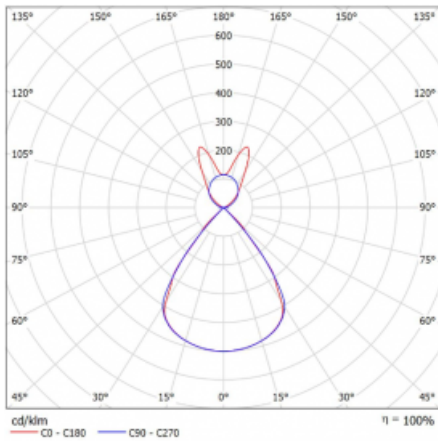

Type of installation	Suspended
Light distribution	Direct-indirect wide-lighting distribution
Luminaire shape	Linear
Colour of the luminaires	Black
Material	Aluminium
Lifetime	L80/B20 50 000 hours
Warranty	60 months
Description of luminaires	Luminaire suspended
item description	D/I - 61/39
Dimensions	1403 mm × 47 mm × 69 mm
Light source	LED MODUL
Type of optical system	Plastic louvre low UGR
Luminous flux	9300 lm ± 10 %
Colour Temperature	4000 K cool white
Luminous efficacy	145 lm/W
MacAdam Light source	3
Colour rendering index	80
UGR max. X=4H Y=8H, $\rho=70,50,20$	16.3

## Technical drawing

Luminaire power input 64.2 W  $\pm$  10 %

Connection of the luminaires Electronic ballast non-dimmable

Electrical voltage 220-240V

Frequency 50/60Hz

⊕ CE IP 20

## Curve