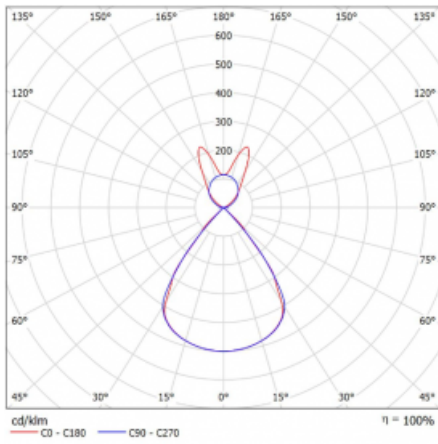

Luminaire

Lina45-S

145S-5B1Z-25GHE/830, W

EPD®

Imagine a linear luminaire that can satisfy all your needs: it meets UGR, has high efficiency and you can build it to your specifications. And it looks great too. The Lina45-S offers opal, microprism and optical grille variants, so it can easily meet both UGR under 19 at 4300 lm luminous flux. It is a great solution for visually demanding spaces, as it even meets UGR under 16 in some variants. In addition, you can complement the modular luminaire with a Vali55 relay module, a Rundo circular luminaire or 2 - 3 CUBE reflectors. The indirect lighting component is provided by a clear plexiglass module or a batwing diffuser, which creates a more even illumination of the ceiling. A welcome feature is also the possibility of a curtain at the joint of the profiles, which are also fitted with caps to prevent even minimal draughts. The individual segments are easily connected using connectors and plugged into 230 V.

Type of installation	Suspended
Light distribution	Direct-indirect wide-lighting distribution
Luminaire shape	Linear
Colour of the luminaires	White
Material	Aluminium
Lifetime	L80/B20 50 000 hours
Warranty	60 months
Description of luminaires	Luminaire suspended
item description	D/I - 61/39
Dimensions	1403 mm × 47 mm × 69 mm
Light source	LED MODUL
Type of optical system	Plastic louvre low UGR
Luminous flux	8920 lm ± 10 %
Colour Temperature	3000 K warm white
Luminous efficacy	139 lm/W
MacAdam Light source	3
Colour rendering index	80
UGR max. X=4H Y=8H, $\rho=70,50,20$	16.1

Technical drawing

Luminaire power input 64.2 W \pm 10 %

Connection of the luminaires Electronic ballast non-dimmable

Electrical voltage 220-240V

Frequency 50/60Hz

⊕ CE IP 20

Curve

Downloads