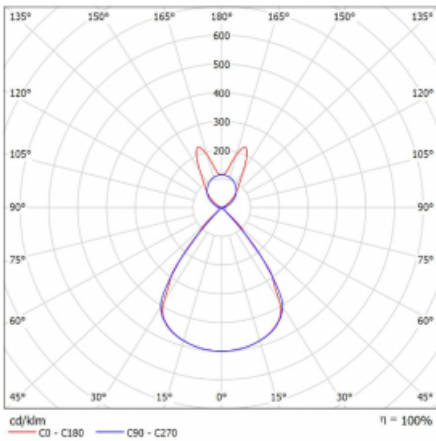

Type of installation	Suspended
Light distribution	Direct-indirect wide-lighting distribution
Luminaire shape	Linear
Colour of the luminaires	White
Material	Aluminium
Lifetime	L80/B20 50 000 hours
Warranty	5 years
Description of luminaires	Luminaire suspended
item description	D/I - 61/39
Dimensions	1403 mm × 47 mm × 69 mm
Light source	LED MODUL
Type of optical system	Plastic louvre low UGR
Luminous flux*	8920 lm
Colour Temperature	3000 K warm white
Luminous efficacy	139 lm/W
MacAdam Light source	3
Colour rendering index	80
UGR max. X=4H Y=8H, $\rho=70,50,20$	16.1

Technical drawing

Luminaire power input* 64.2 W

Connection of the luminaires ON/OFF

Electrical voltage 220-240V

Frequency 50/60Hz

⊕ CE IP 20

*±10 %

Curve