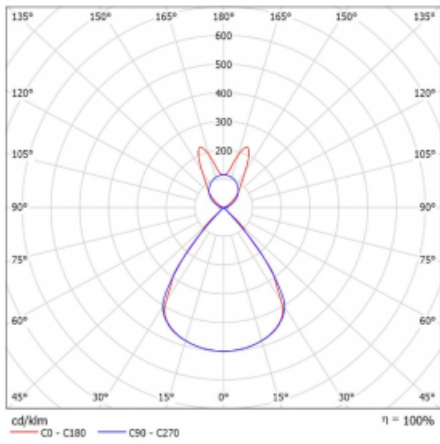

Luminaire

Lina45-S

145S-5B1Z-25GHE/830, S

EPD®

Imagine a linear luminaire that can satisfy all your needs: it meets UGR, has high efficiency and you can build it to your specifications. And it looks great too. The Lina45-S offers opal, microprism and optical grille variants, so it can easily meet both UGR under 19 at 4300 lm luminous flux. It is a great solution for visually demanding spaces, as it even meets UGR under 16 in some variants. In addition, you can complement the modular luminaire with a Vali55 relay module, a Rundo circular luminaire or 2 - 3 CUBE reflectors. The indirect lighting component is provided by a clear plexiglass module or a batwing diffuser, which creates a more even illumination of the ceiling. A welcome feature is also the possibility of a curtain at the joint of the profiles, which are also fitted with caps to prevent even minimal draughts. The individual segments are easily connected using connectors and plugged into 230 V.

Type of installation	Suspended
Light distribution	Direct-indirect wide-lighting distribution
Luminaire shape	Linear
Colour of the luminaires	Silver
Material	Aluminium
Lifetime	L80/B20 50 000 hours
Warranty	60 months
Description of luminaires	Luminaire suspended
item description	D/I - 61/39
Dimensions	1403 mm × 47 mm × 69 mm
Light source	LED MODUL
Type of optical system	Plastic louvre low UGR
Luminous flux	8920 lm ± 10 %
Colour Temperature	3000 K warm white
Luminous efficacy	139 lm/W
MacAdam Light source	3
Colour rendering index	80
UGR max. X=4H Y=8H, $\rho=70,50,20$	16.1

Technical drawing

Luminaire power input 64.2 W \pm 10 %

Connection of the luminaires Electronic ballast non-dimmable

Electrical voltage 220-240V

Frequency 50/60Hz

⊕ CE IP 20

Curve

Downloads