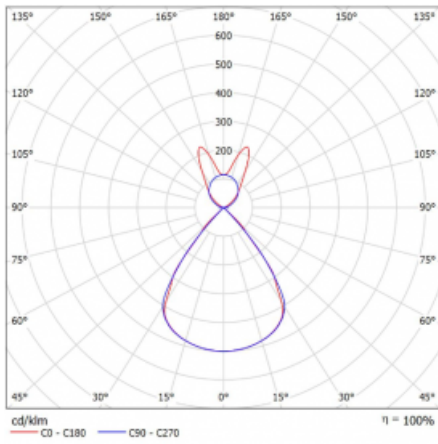

| | |
|--|--|
| Type of installation | Suspended |
| Light distribution | Direct-indirect wide-lighting distribution |
| Luminaire shape | Linear |
| Colour of the luminaires | Silver |
| Material | Aluminium |
| Lifetime | L80/B20 50 000 hours |
| Warranty | 60 months |
| Description of luminaires | Luminaire suspended |
| item description | D/I - 61/39 |
| Dimensions | 1403 mm × 47 mm × 69 mm |
| Light source | LED MODUL |
| Type of optical system | Plastic louvre low UGR |
| Luminous flux | 8920 lm ± 10 % |
| Colour Temperature | 3000 K warm white |
| Luminous efficacy | 139 lm/W |
| MacAdam Light source | 3 |
| Colour rendering index | 80 |
| UGR max. X=4H Y=8H, $\rho=70,50,20$ | 16.1 |

Technical drawing

Luminaire power input 64.2 W \pm 10 %

Connection of the luminaires Electronic ballast non-dimmable

Electrical voltage 220-240V

Frequency 50/60Hz

⊕ CE IP 20

Curve

Downloads