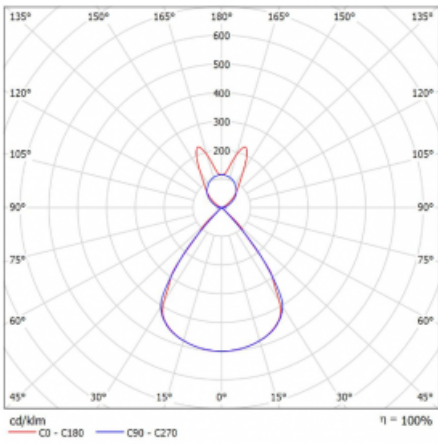

Type of installation	Suspended
Light distribution	Direct-indirect wide-lighting distribution
Luminaire shape	Linear
Colour of the luminaires	Black
Material	Aluminium
Lifetime	L80/B20 50 000 hours
Warranty	5 years
Description of luminaires	Luminaire suspended
item description	D/I - 61/39
Dimensions	1403 mm × 47 mm × 69 mm
Light source	LED MODUL
Type of optical system	Plastic louvre low UGR
Luminous flux*	8920 lm
Colour Temperature	3000 K warm white
Luminous efficacy	139 lm/W
MacAdam Light source	3
Colour rendering index	80
UGR max. X=4H Y=8H, $\rho=70,50,20$	16.1

Technical drawing

Luminaire power input* 64.2 W

Connection of the luminaires ON/OFF

Electrical voltage 220-240V

Frequency 50/60Hz

⊕ CE IP 20

*±10 %

Curve