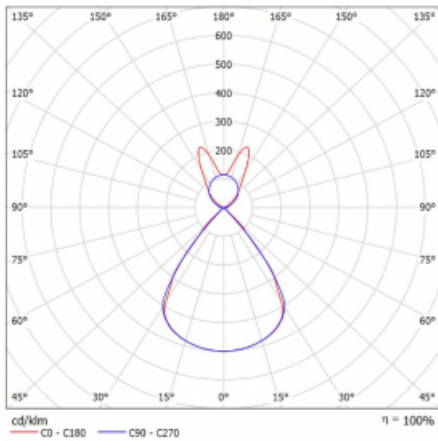

Type of installation	Suspended
Light distribution	Direct-indirect wide-lighting distribution
Luminaire shape	Linear
Colour of the luminaires	White
Material	Aluminium
Lifetime	L80/B20 50 000 hours
Warranty	60 months
Description of luminaires	Luminaire suspended
item description	D/I - 61/39
Dimensions	1403 mm × 47 mm × 69 mm
Light source	LED MODUL
Type of optical system	Plastic louvre low UGR
Luminous flux	9300 lm ± 10 %
Colour Temperature	4000 K cool white
Luminous efficacy	145 lm/W
MacAdam Light source	3
Colour rendering index	80
UGR max. X=4H Y=8H, $\rho=70,50,20$	16.3

## Technical drawing

Luminaire power input 64.2 W  $\pm$  10 %

Connection of the luminaires DALI dimmable

Electrical voltage 220-240V

Frequency 50/60Hz

⊕ CE IP 20

## Curve