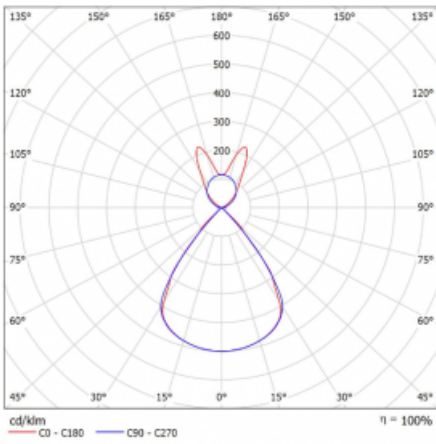

Type of installation	Suspended
Light distribution	Direct-indirect wide-lighting distribution
Luminaire shape	Linear
Colour of the luminaires	Silver
Material	Aluminium
Lifetime	L80/B20 50 000 hours
Warranty	5 years
Description of luminaires	Luminaire suspended
item description	D/I - 61/39
Dimensions	1403 mm × 47 mm × 69 mm
Light source	LED MODUL
Type of optical system	Plastic louvre low UGR
Luminous flux*	9300 lm
Colour Temperature	4000 K cool white
Luminous efficacy	145 lm/W
MacAdam Light source	3
Colour rendering index	80
UGR max. X=4H Y=8H, $\rho=70,50,20$	16.3

## Technical drawing

Luminaire power input\* 64.2 W

Connection of the luminaires DALI

Electrical voltage 220-240V

Frequency 50/60Hz

⊕ CE IP 20

\*±10 %

## Curve