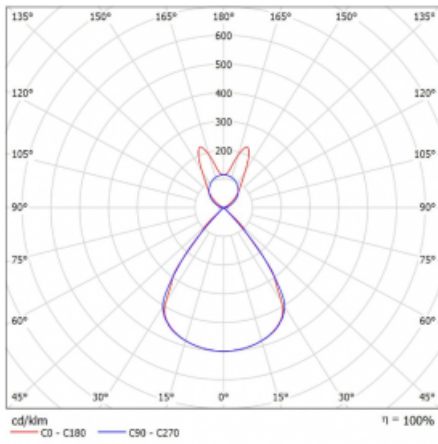

Type of installation	Suspended
Light distribution	Direct-indirect wide-lighting distribution
Luminaire shape	Linear
Colour of the luminaires	Silver
Material	Aluminium
Lifetime	L80/B20 50 000 hours
Warranty	60 months
Description of luminaires	Luminaire suspended
item description	D/I - 61/39
Dimensions	1403 mm × 47 mm × 69 mm
Light source	LED MODUL
Type of optical system	Plastic louvre low UGR
Luminous flux	9300 lm ± 10 %
Colour Temperature	4000 K cool white
Luminous efficacy	145 lm/W
MacAdam Light source	3
Colour rendering index	80
UGR max. X=4H Y=8H, $\rho=70,50,20$	16.3

## Technical drawing

Luminaire power input 64.2 W  $\pm$  10 %

Connection of the luminaires DALI dimmable

Electrical voltage 220-240V

Frequency 50/60Hz

⊕ CE IP 20

## Curve