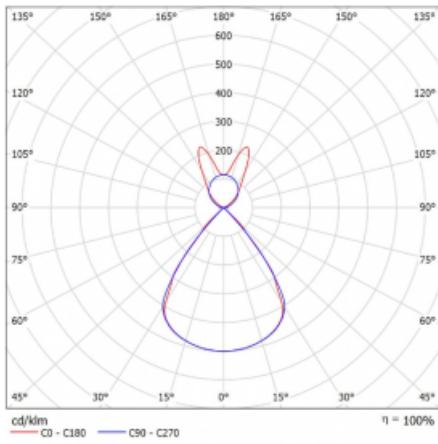

Type of installation	Suspended
Light distribution	Direct-indirect wide-lighting distribution
Luminaire shape	Linear
Colour of the luminaires	Silver
Material	Aluminium
Lifetime	L80/B20 50 000 hours
Warranty	5 years
Description of luminaires	Luminaire suspended
item description	D/I - 61/39
Dimensions	1403 mm × 47 mm × 69 mm
Light source	LED MODUL
Type of optical system	Plastic louvre low UGR
Luminous flux*	8920 lm
Colour Temperature	3000 K warm white
Luminous efficacy	139 lm/W
MacAdam Light source	3
Colour rendering index	80
UGR max. X=4H Y=8H, $\rho=70,50,20$	16.1

## Technical drawing

Luminaire power input\* 64.2 W

Connection of the luminaires DALI

Electrical voltage 220-240V

Frequency 50/60Hz

⊕ CE IP 20

\*±10 %

## Curve