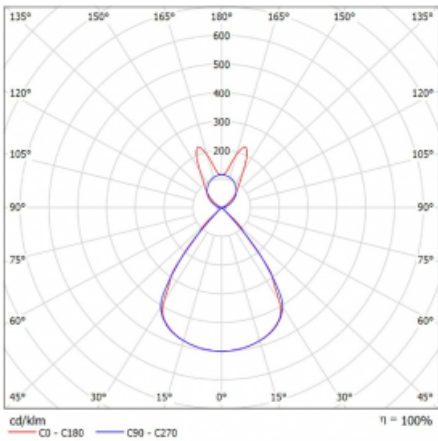

Type of installation	Suspended
Light distribution	Direct-indirect wide-lighting distribution
Luminaire shape	Linear
Colour of the luminaires	Silver
Material	Aluminium
Lifetime	L80/B20 50 000 hours
Warranty	2 years
Description of luminaires	Luminaire suspended
item description	D/I - 56/44
Dimensions	1403 mm × 47 mm × 69 mm
Light source	LED MODUL
Type of optical system	Plastic louvre low UGR
Luminous flux*	5330 lm
Colour Temperature	4000 K cool white
Luminous efficacy	146 lm/W
MacAdam Light source	3
Colour rendering index	80
UGR max. X=4H Y=8H, $\rho=70,50,20$	14.3

## Curve