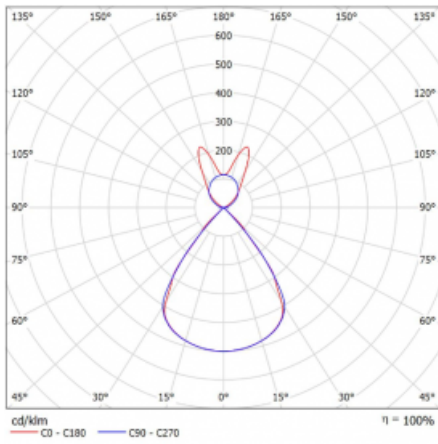

Type of installation	Suspended
Light distribution	Direct-indirect wide-lighting distribution
Luminaire shape	Linear
Colour of the luminaires	White
Material	Aluminium
Lifetime	L80/B20 50 000 hours
Warranty	24 months
Description of luminaires	Luminaire suspended
item description	D/I - 56/44
Dimensions	1403 mm × 47 mm × 69 mm
Light source	LED MODUL
Type of optical system	Plastic louvre low UGR
Luminous flux	5110 lm ± 10 %
Colour Temperature	3000 K warm white
Luminous efficacy	140 lm/W
MacAdam Light source	3
Colour rendering index	80
UGR max. X=4H Y=8H, $\rho=70,50,20$	14.2

## Curve