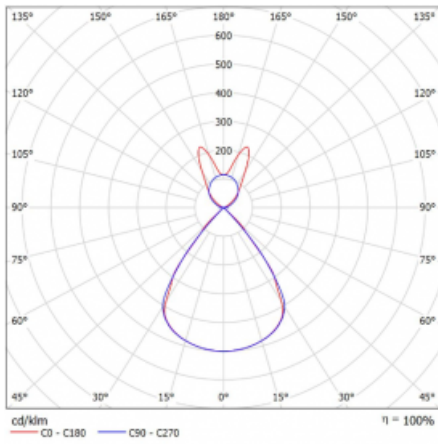

Type of installation	Suspended
Light distribution	Direct-indirect wide-lighting distribution
Luminaire shape	Linear
Colour of the luminaires	Silver
Material	Aluminium
Lifetime	L80/B20 50 000 hours
Warranty	2 years
Description of luminaires	Luminaire suspended
item description	D/I - 56/44
Dimensions	1403 mm × 47 mm × 69 mm
Light source	LED MODUL
Type of optical system	Plastic louvre low UGR
Luminous flux*	5110 lm
Colour Temperature	3000 K warm white
Luminous efficacy	140 lm/W
MacAdam Light source	3
Colour rendering index	80
UGR max. X=4H Y=8H, $\rho=70,50,20$	14.2

## Curve