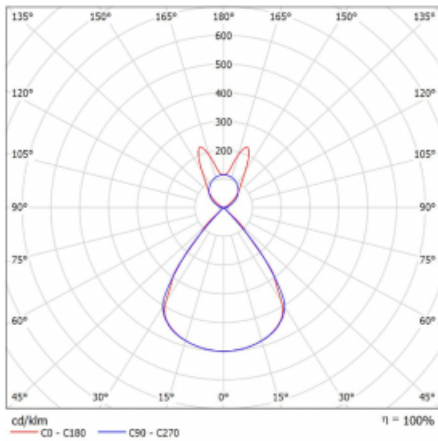

Type of installation	Suspended
Light distribution	Direct-indirect wide-lighting distribution
Luminaire shape	Linear
Colour of the luminaires	Black
Material	Aluminium
Lifetime	L80/B20 50 000 hours
Warranty	2 years
Description of luminaires	Luminaire suspended
item description	D/I - 56/44
Dimensions	1403 mm × 47 mm × 69 mm
Light source	LED MODUL
Type of optical system	Plastic louvre low UGR
Luminous flux*	5110 lm
Colour Temperature	3000 K warm white
Luminous efficacy	140 lm/W
MacAdam Light source	3
Colour rendering index	80
UGR max. X=4H Y=8H, $\rho=70,50,20$	14.2

## Technical drawing

Luminaire power input\* 36.6 W

Connection of the luminaires ON/OFF + 3h emergency

Electrical voltage 220-240V

Frequency 50/60Hz

⊕ CE IP 20

\*±10 %

## Curve