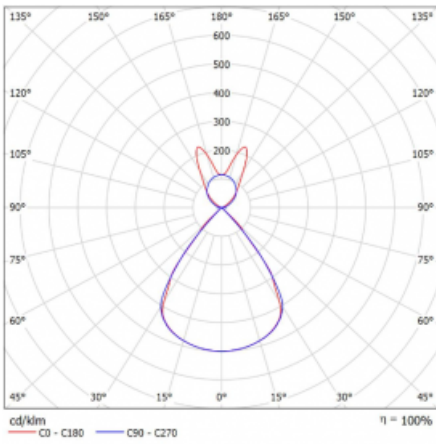

Type of installation	Suspended
Light distribution	Direct-indirect wide-lighting distribution
Luminaire shape	Linear
Colour of the luminaires	Black
Material	Aluminium
Lifetime	L80/B20 50 000 hours
Warranty	24 months
Description of luminaires	Luminaire suspended
item description	D/I - 56/44
Dimensions	1403 mm × 47 mm × 69 mm
Light source	LED MODUL
Type of optical system	Plastic louvre low UGR
Luminous flux	5110 lm ± 10 %
Colour Temperature	3000 K warm white
Luminous efficacy	140 lm/W
MacAdam Light source	3
Colour rendering index	80
UGR max. X=4H Y=8H, $\rho=70,50,20$	14.2

## Curve