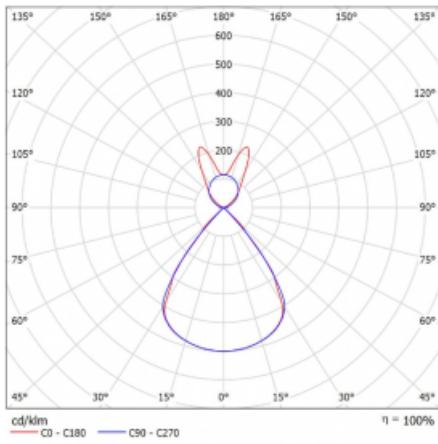

Type of installation	Suspended
Light distribution	Direct-indirect wide-lighting distribution
Luminaire shape	Linear
Colour of the luminaires	Black
Material	Aluminium
Lifetime	L80/B20 50 000 hours
Warranty	2 years
Description of luminaires	Luminaire suspended
item description	D/I - 56/44
Dimensions	1403 mm × 47 mm × 69 mm
Light source	LED MODUL
Type of optical system	Plastic louvre low UGR
Luminous flux*	5110 lm
Colour Temperature	3000 K warm white
Luminous efficacy	140 lm/W
MacAdam Light source	3
Colour rendering index	80
UGR max. X=4H Y=8H, $\rho=70,50,20$	14.2

## Curve