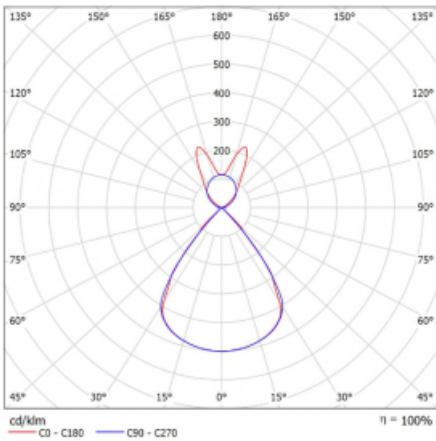

Type of installation	Suspended
Light distribution	Direct-indirect wide-lighting distribution
Luminaire shape	Linear
Colour of the luminaires	White
Material	Aluminium
Lifetime	L80/B20 50 000 hours
Warranty	5 years
Description of luminaires	Luminaire suspended
item description	D/I - 56/44
Dimensions	1403 mm × 47 mm × 69 mm
Light source	LED MODUL
Type of optical system	Plastic louvre low UGR
Luminous flux*	5330 lm
Colour Temperature	4000 K cool white
Luminous efficacy	146 lm/W
MacAdam Light source	3
Colour rendering index	80
UGR max. X=4H Y=8H, $\rho=70,50,20$	14.3

## Technical drawing

Luminaire power input\* 36.6 W

Connection of the luminaires ON/OFF

Electrical voltage 220-240V

Frequency 50/60Hz

⊕ CE IP 20

\*±10 %

## Curve