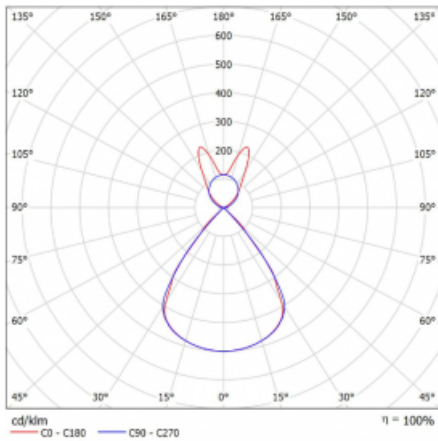

Type of installation	Suspended
Light distribution	Direct-indirect wide-lighting distribution
Luminaire shape	Linear
Colour of the luminaires	White
Material	Aluminium
Lifetime	L80/B20 50 000 hours
Warranty	60 months
Description of luminaires	Luminaire suspended
item description	D/I - 56/44
Dimensions	1403 mm × 47 mm × 69 mm
Light source	LED MODUL
Type of optical system	Plastic louvre low UGR
Luminous flux	5330 lm ± 10 %
Colour Temperature	4000 K cool white
Luminous efficacy	146 lm/W
MacAdam Light source	3
Colour rendering index	80
UGR max. X=4H Y=8H, $\rho=70,50,20$	14.3

## Technical drawing

Luminaire power input 36.6 W  $\pm$  10 %

Connection of the luminaires Electronic ballast non-dimmable

Electrical voltage 220-240V

Frequency 50/60Hz

⊕ CE IP 20

## Curve