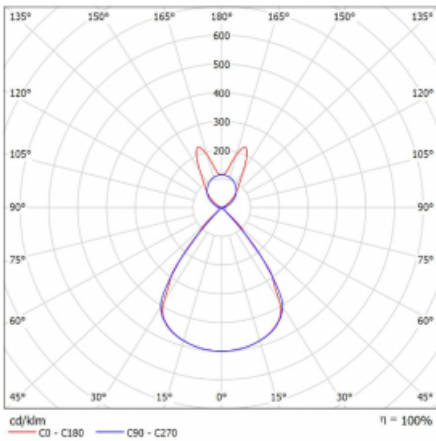

Type of installation	Suspended
Light distribution	Direct-indirect wide-lighting distribution
Luminaire shape	Linear
Colour of the luminaires	Silver
Material	Aluminium
Lifetime	L80/B20 50 000 hours
Warranty	5 years
Description of luminaires	Luminaire suspended
item description	D/I - 56/44
Dimensions	1403 mm × 47 mm × 69 mm
Light source	LED MODUL
Type of optical system	Plastic louvre low UGR
Luminous flux*	5330 lm
Colour Temperature	4000 K cool white
Luminous efficacy	146 lm/W
MacAdam Light source	3
Colour rendering index	80
UGR max. X=4H Y=8H, $\rho=70,50,20$	14.3

Technical drawing

Luminaire power input* 36.6 W

Connection of the luminaires ON/OFF

Electrical voltage 220-240V

Frequency 50/60Hz

⊕ CE IP 20

*±10 %

Curve