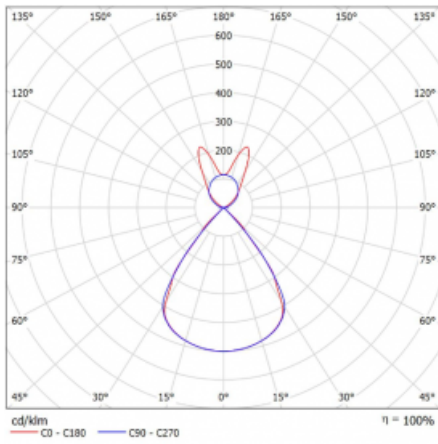

Luminaire

Lina45-S

145S-5B1Z-25GGE/840, S

EPD®

Imagine a linear luminaire that can satisfy all your needs: it meets UGR, has high efficiency and you can build it to your specifications. And it looks great too. The Lina45-S offers opal, microprism and optical grille variants, so it can easily meet both UGR under 19 at 4300 lm luminous flux. It is a great solution for visually demanding spaces, as it even meets UGR under 16 in some variants. In addition, you can complement the modular luminaire with a Vali55 relay module, a Rundo circular luminaire or 2 - 3 CUBE reflectors. The indirect lighting component is provided by a clear plexiglass module or a batwing diffuser, which creates a more even illumination of the ceiling. A welcome feature is also the possibility of a curtain at the joint of the profiles, which are also fitted with caps to prevent even minimal draughts. The individual segments are easily connected using connectors and plugged into 230 V.

Type of installation	Suspended
Light distribution	Direct-indirect wide-lighting distribution
Luminaire shape	Linear
Colour of the luminaires	Silver
Material	Aluminium
Lifetime	L80/B20 50 000 hours
Warranty	60 months
Description of luminaires	Luminaire suspended
item description	D/I - 56/44
Dimensions	1403 mm × 47 mm × 69 mm
Light source	LED MODUL
Type of optical system	Plastic louvre low UGR
Luminous flux	5330 lm ± 10 %
Colour Temperature	4000 K cool white
Luminous efficacy	146 lm/W
MacAdam Light source	3
Colour rendering index	80
UGR max. X=4H Y=8H, $\rho=70,50,20$	14.3

Technical drawing

Luminaire power input 36.6 W \pm 10 %

Connection of the luminaires Electronic ballast non-dimmable

Electrical voltage 220-240V

Frequency 50/60Hz

⊕ CE IP 20

Curve

Downloads