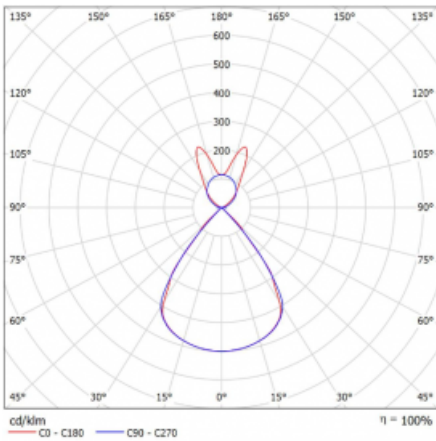

Type of installation	Suspended
Light distribution	Direct-indirect wide-lighting distribution
Luminaire shape	Linear
Colour of the luminaires	Black
Material	Aluminium
Lifetime	L80/B20 50 000 hours
Warranty	60 months
Description of luminaires	Luminaire suspended
item description	D/I - 56/44
Dimensions	1403 mm × 47 mm × 69 mm
Light source	LED MODUL
Type of optical system	Plastic louvre low UGR
Luminous flux	5330 lm ± 10 %
Colour Temperature	4000 K cool white
Luminous efficacy	146 lm/W
MacAdam Light source	3
Colour rendering index	80
UGR max. X=4H Y=8H, $\rho=70,50,20$	14.3

Technical drawing

Luminaire power input 36.6 W \pm 10 %

Connection of the luminaires Electronic ballast non-dimmable

Electrical voltage 220-240V

Frequency 50/60Hz

⊕ CE IP 20

Curve

Downloads