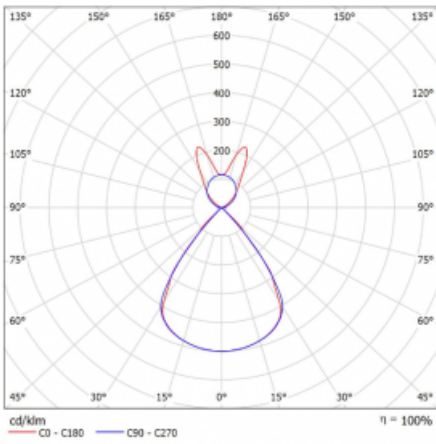

Luminaire

Lina45-S

145S-5B1Z-25GGE/830, W

EPD®

Imagine a linear luminaire that can satisfy all your needs: it meets UGR, has high efficiency and you can build it to your specifications. And it looks great too. The Lina45-S offers opal, microprism and optical grille variants, so it can easily meet both UGR under 19 at 4300 lm luminous flux. It is a great solution for visually demanding spaces, as it even meets UGR under 16 in some variants. In addition, you can complement the modular luminaire with a Vali55 relay module, a Rundo circular luminaire or 2 - 3 CUBE reflectors. The indirect lighting component is provided by a clear plexiglass module or a batwing diffuser, which creates a more even illumination of the ceiling. A welcome feature is also the possibility of a curtain at the joint of the profiles, which are also fitted with caps to prevent even minimal draughts. The individual segments are easily connected using connectors and plugged into 230 V.

Type of installation	Suspended
Light distribution	Direct-indirect wide-lighting distribution
Luminaire shape	Linear
Colour of the luminaires	White
Material	Aluminium
Lifetime	L80/B20 50 000 hours
Warranty	5 years
Description of luminaires	Luminaire suspended
item description	D/I - 56/44
Dimensions	1403 mm × 47 mm × 69 mm
Light source	LED MODUL
Type of optical system	Plastic louvre low UGR
Luminous flux*	5110 lm
Colour Temperature	3000 K warm white
Luminous efficacy	140 lm/W
MacAdam Light source	3
Colour rendering index	80
UGR max. X=4H Y=8H, $\rho=70,50,20$	14.2

Technical drawing

Luminaire power input* 36.6 W

Connection of the luminaires ON/OFF

Electrical voltage 220-240V

Frequency 50/60Hz

⊕ CE IP 20

*±10 %

Curve