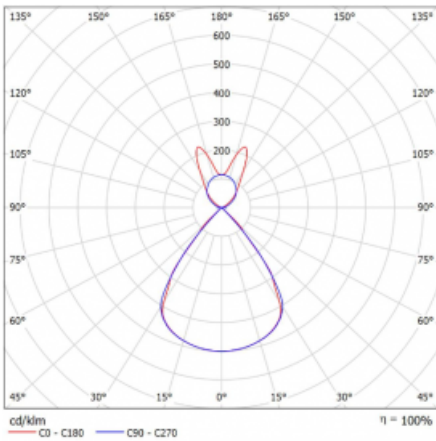

| | |
|--|--|
| Type of installation | Suspended |
| Light distribution | Direct-indirect wide-lighting distribution |
| Luminaire shape | Linear |
| Colour of the luminaires | White |
| Material | Aluminium |
| Lifetime | L80/B20 50 000 hours |
| Warranty | 60 months |
| Description of luminaires | Luminaire suspended |
| item description | D/l - 56/44 |
| Dimensions | 1403 mm × 47 mm × 69 mm |
| Light source | LED MODUL |
| Type of optical system | Plastic louvre low UGR |
| Luminous flux | 5110 lm ± 10 % |
| Colour Temperature | 3000 K warm white |
| Luminous efficacy | 140 lm/W |
| MacAdam Light source | 3 |
| Colour rendering index | 80 |
| UGR max. X=4H Y=8H, $\rho=70,50,20$ | 14.2 |

Technical drawing

Luminaire power input 36.6 W \pm 10 %

Connection of the luminaires Electronic ballast non-dimmable

Electrical voltage 220-240V

Frequency 50/60Hz

⊕ CE IP 20

Curve

Downloads