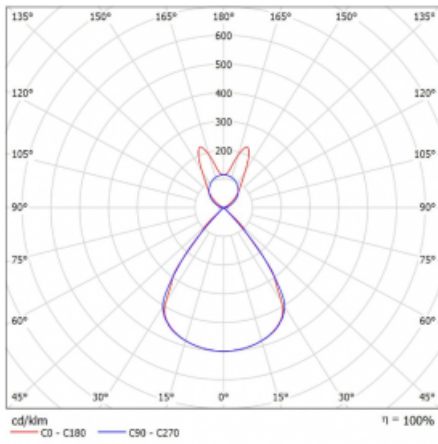

Luminaire

Lina45-S

145S-5B1Z-25GGE/830, S

EPD®

Imagine a linear luminaire that can satisfy all your needs: it meets UGR, has high efficiency and you can build it to your specifications. And it looks great too. The Lina45-S offers opal, microprism and optical grille variants, so it can easily meet both UGR under 19 at 4300 lm luminous flux. It is a great solution for visually demanding spaces, as it even meets UGR under 16 in some variants. In addition, you can complement the modular luminaire with a Vali55 relay module, a Rundo circular luminaire or 2 - 3 CUBE reflectors. The indirect lighting component is provided by a clear plexiglass module or a batwing diffuser, which creates a more even illumination of the ceiling. A welcome feature is also the possibility of a curtain at the joint of the profiles, which are also fitted with caps to prevent even minimal draughts. The individual segments are easily connected using connectors and plugged into 230 V.

Type of installation	Suspended
Light distribution	Direct-indirect wide-lighting distribution
Luminaire shape	Linear
Colour of the luminaires	Silver
Material	Aluminium
Lifetime	L80/B20 50 000 hours
Warranty	60 months
Description of luminaires	Luminaire suspended
item description	D/I - 56/44
Dimensions	1403 mm × 47 mm × 69 mm
Light source	LED MODUL
Type of optical system	Plastic louvre low UGR
Luminous flux	5110 lm ± 10 %
Colour Temperature	3000 K warm white
Luminous efficacy	140 lm/W
MacAdam Light source	3
Colour rendering index	80
UGR max. X=4H Y=8H, $\rho=70,50,20$	14.2

Technical drawing

Luminaire power input 36.6 W \pm 10 %

Connection of the luminaires Electronic ballast non-dimmable

Electrical voltage 220-240V

Frequency 50/60Hz

⊕ CE IP 20

Curve

Downloads