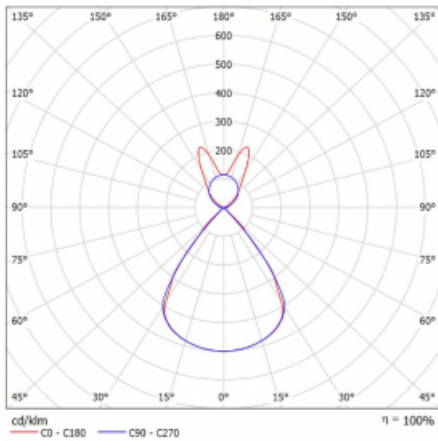

Type of installation	Suspended
Light distribution	Direct-indirect wide-lighting distribution
Luminaire shape	Linear
Colour of the luminaires	Silver
Material	Aluminium
Lifetime	L80/B20 50 000 hours
Warranty	60 months
Description of luminaires	Luminaire suspended
item description	D/I - 56/44
Dimensions	1403 mm × 47 mm × 69 mm
Light source	LED MODUL
Type of optical system	Plastic louvre low UGR
Luminous flux	5110 lm ± 10 %
Colour Temperature	3000 K warm white
Luminous efficacy	140 lm/W
MacAdam Light source	3
Colour rendering index	80
UGR max. X=4H Y=8H, $\rho=70,50,20$	14.2

## Technical drawing

Luminaire power input 36.6 W  $\pm$  10 %

Connection of the luminaires Electronic ballast non-dimmable

Electrical voltage 220-240V

Frequency 50/60Hz

⊕ CE IP 20

## Curve