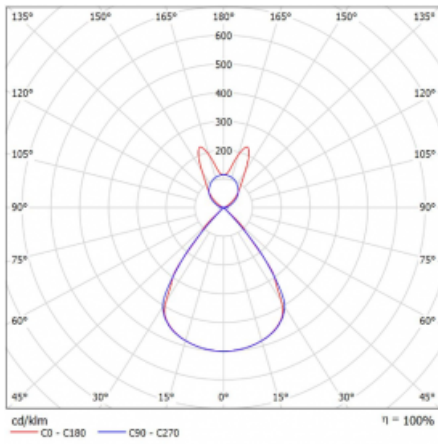

Type of installation	Suspended
Light distribution	Direct-indirect wide-lighting distribution
Luminaire shape	Linear
Colour of the luminaires	Silver
Material	Aluminium
Lifetime	L80/B20 50 000 hours
Warranty	60 months
Description of luminaires	Luminaire suspended
item description	D/I - 56/44
Dimensions	1403 mm × 47 mm × 69 mm
Light source	LED MODUL
Type of optical system	Plastic louvre low UGR
Luminous flux	5330 lm ± 10 %
Colour Temperature	4000 K cool white
Luminous efficacy	146 lm/W
MacAdam Light source	3
Colour rendering index	80
UGR max. X=4H Y=8H, $\rho=70,50,20$	14.3

## Technical drawing

Luminaire power input 36.6 W  $\pm$  10 %

Connection of the luminaires DALI dimmable

Electrical voltage 220-240V

Frequency 50/60Hz

⊕ CE IP 20

## Curve