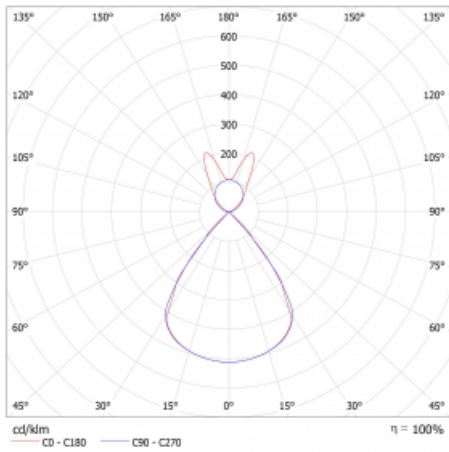

Type of installation	Suspended
Light distribution	Direct-indirect wide-lighting distribution
Luminaire shape	Linear
Colour of the luminaires	Black
Material	Aluminium
Lifetime	L80/B20 50 000 hours
Warranty	24 months
Description of luminaires	Luminaire suspended
Dimensions	1403 mm × 47 mm × 69 mm
Light source	LED MODUL
Type of optical system	Plastic louvre low UGR
Luminous flux	3720 lm ± 10 %
Colour Temperature	4000 K cool white
Luminous efficacy	150 lm/W
MacAdam Light source	3
Colour rendering index	80
UGR max. X=4H Y=8H, ρ=70,50,20	13.1

## Curve