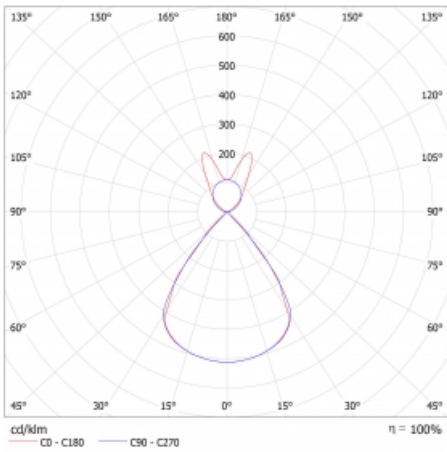

Type of installation	Suspended
Light distribution	Direct-indirect wide-lighting distribution
Luminaire shape	Linear
Colour of the luminaires	White
Material	Aluminium
Lifetime	L80/B20 50 000 hours
Warranty	24 months
Description of luminaires	Luminaire suspended
Dimensions	1403 mm × 47 mm × 69 mm
Light source	LED MODUL
Type of optical system	Plastic louvre low UGR
Luminous flux	3570 lm ± 10 %
Colour Temperature	3000 K warm white
Luminous efficacy	144 lm/W
MacAdam Light source	3
Colour rendering index	80
UGR max. X=4H Y=8H, ρ=70,50,20	13

## Curve