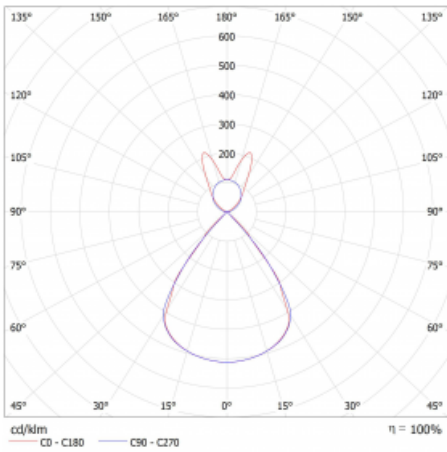

Type of installation	Suspended
Light distribution	Direct-indirect wide-lighting distribution
Luminaire shape	Linear
Colour of the luminaires	Black
Material	Aluminium
Lifetime	L80/B20 50 000 hours
Warranty	24 months
Description of luminaires	Luminaire suspended
Dimensions	1403 mm × 47 mm × 69 mm
Light source	LED MODUL
Type of optical system	Plastic louvre low UGR
Luminous flux	3570 lm ± 10 %
Colour Temperature	3000 K warm white
Luminous efficacy	144 lm/W
MacAdam Light source	3
Colour rendering index	80
UGR max. X=4H Y=8H, ρ=70,50,20	13

## Curve