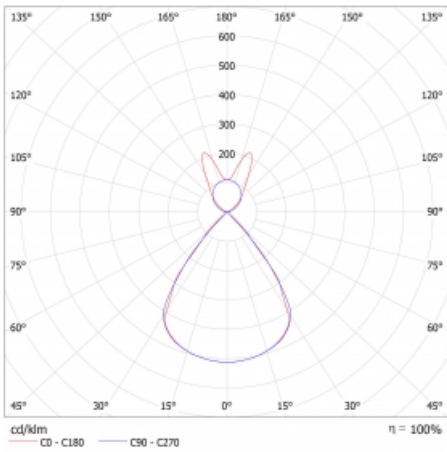

Luminaire

Lina45-S

145S-5B1Z-25GEE/840, W

EPD®

Imagine a linear luminaire that can satisfy all your needs: it meets UGR, has high efficiency and you can build it to your specifications. And it looks great too. The Lina45-S offers opal, microprism and optical grille variants, so it can easily meet both UGR under 19 at 4300 lm luminous flux. It is a great solution for visually demanding spaces, as it even meets UGR under 16 in some variants. In addition, you can complement the modular luminaire with a Vali55 relay module, a Rundo circular luminaire or 2 - 3 CUBE reflectors. The indirect lighting component is provided by a clear plexiglass module or a batwing diffuser, which creates a more even illumination of the ceiling. A welcome feature is also the possibility of a curtain at the joint of the profiles, which are also fitted with caps to prevent even minimal draughts. The individual segments are easily connected using connectors and plugged into 230 V.

Type of installation	Suspended
Light distribution	Direct-indirect wide-lighting distribution
Luminaire shape	Linear
Colour of the luminaires	White
Material	Aluminium
Lifetime	L80/B20 50 000 hours
Warranty	60 months
Description of luminaires	Luminaire suspended
Dimensions	1403 mm × 47 mm × 69 mm
Light source	LED MODUL
Type of optical system	Plastic louvre low UGR
Luminous flux	3720 lm ± 10 %
Colour Temperature	4000 K cool white
Luminous efficacy	150 lm/W
MacAdam Light source	3
Colour rendering index	80
UGR max. X=4H Y=8H, ρ=70,50,20	13.1

Technical drawing

Luminaire power input 24.8 W \pm 10 %

Connection of the luminaires Electronic ballast non-dimmable

Electrical voltage 220-240V

Frequency 50/60Hz

⊕ CE IP 20

Curve

Downloads