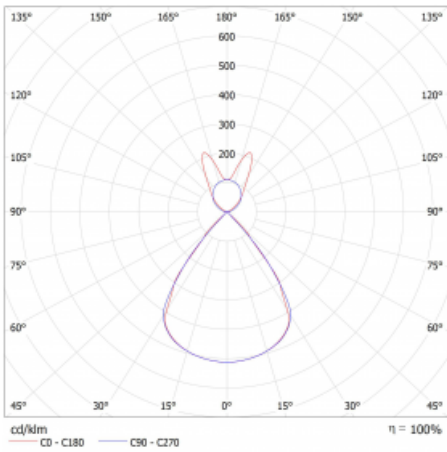

Luminaire

Lina45-S

145S-5B1Z-25GEE/840, S

EPD®

Imagine a linear luminaire that can satisfy all your needs: it meets UGR, has high efficiency and you can build it to your specifications. And it looks great too. The Lina45-S offers opal, microprism and optical grille variants, so it can easily meet both UGR under 19 at 4300 lm luminous flux. It is a great solution for visually demanding spaces, as it even meets UGR under 16 in some variants. In addition, you can complement the modular luminaire with a Vali55 relay module, a Rundo circular luminaire or 2 - 3 CUBE reflectors. The indirect lighting component is provided by a clear plexiglass module or a batwing diffuser, which creates a more even illumination of the ceiling. A welcome feature is also the possibility of a curtain at the joint of the profiles, which are also fitted with caps to prevent even minimal draughts. The individual segments are easily connected using connectors and plugged into 230 V.

Type of installation	Suspended
Light distribution	Direct-indirect wide-lighting distribution
Luminaire shape	Linear
Colour of the luminaires	Silver
Material	Aluminium
Lifetime	L80/B20 50 000 hours
Warranty	60 months
Description of luminaires	Luminaire suspended
Dimensions	1403 mm × 47 mm × 69 mm
Light source	LED MODUL
Type of optical system	Plastic louvre low UGR
Luminous flux	3720 lm ± 10 %
Colour Temperature	4000 K cool white
Luminous efficacy	150 lm/W
MacAdam Light source	3
Colour rendering index	80
UGR max. X=4H Y=8H, ρ=70,50,20	13.1

Technical drawing

Luminaire power input 24.8 W \pm 10 %

Connection of the luminaires Electronic ballast non-dimmable

Electrical voltage 220-240V

Frequency 50/60Hz

⊕ CE IP 20

Curve

Downloads