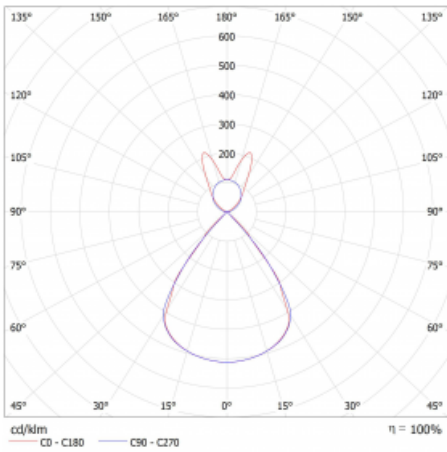

Luminaire

Lina45-S

145S-5B1Z-25GEE/840, B

EPD®

Imagine a linear luminaire that can satisfy all your needs: it meets UGR, has high efficiency and you can build it to your specifications. And it looks great too. The Lina45-S offers opal, microprism and optical grille variants, so it can easily meet both UGR under 19 at 4300 lm luminous flux. It is a great solution for visually demanding spaces, as it even meets UGR under 16 in some variants. In addition, you can complement the modular luminaire with a Vali55 relay module, a Rundo circular luminaire or 2 - 3 CUBE reflectors. The indirect lighting component is provided by a clear plexiglass module or a batwing diffuser, which creates a more even illumination of the ceiling. A welcome feature is also the possibility of a curtain at the joint of the profiles, which are also fitted with caps to prevent even minimal draughts. The individual segments are easily connected using connectors and plugged into 230 V.

Type of installation	Suspended
Light distribution	Direct-indirect wide-lighting distribution
Luminaire shape	Linear
Colour of the luminaires	Black
Material	Aluminium
Lifetime	L80/B20 50 000 hours
Warranty	60 months
Description of luminaires	Luminaire suspended
Dimensions	1403 mm × 47 mm × 69 mm
Light source	LED MODUL
Type of optical system	Plastic louvre low UGR
Luminous flux	3720 lm ± 10 %
Colour Temperature	4000 K cool white
Luminous efficacy	150 lm/W
MacAdam Light source	3
Colour rendering index	80
UGR max. X=4H Y=8H, ρ=70,50,20	13.1

Technical drawing

Luminaire power input 24.8 W \pm 10 %

Connection of the luminaires Electronic ballast non-dimmable

Electrical voltage 220-240V

Frequency 50/60Hz

⊕ CE IP 20

Curve

Downloads