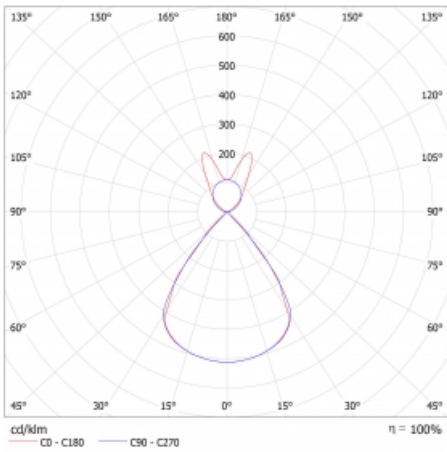

Type of installation	Suspended
Light distribution	Direct-indirect wide-lighting distribution
Luminaire shape	Linear
Colour of the luminaires	White
Material	Aluminium
Lifetime	L80/B20 50 000 hours
Warranty	60 months
Description of luminaires	Luminaire suspended
Dimensions	1403 mm × 47 mm × 69 mm
Light source	LED MODUL
Type of optical system	Plastic louvre low UGR
Luminous flux	3570 lm ± 10 %
Colour Temperature	3000 K warm white
Luminous efficacy	144 lm/W
MacAdam Light source	3
Colour rendering index	80
UGR max. X=4H Y=8H, ρ=70,50,20	13

## Technical drawing

Luminaire power input 24.8 W  $\pm$  10 %

Connection of the luminaires Electronic ballast non-dimmable

Electrical voltage 220-240V

Frequency 50/60Hz

⊕ CE IP 20

## Curve