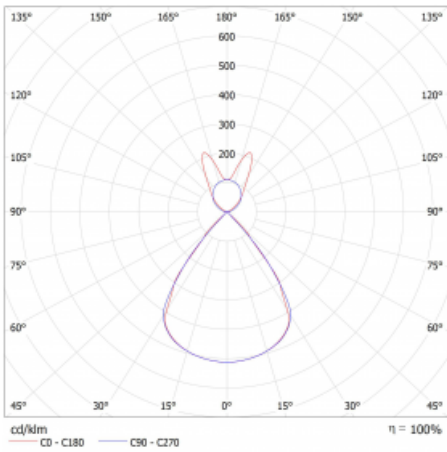

Type of installation	Suspended
Light distribution	Direct-indirect wide-lighting distribution
Luminaire shape	Linear
Colour of the luminaires	Silver
Material	Aluminium
Lifetime	L80/B20 50 000 hours
Warranty	60 months
Description of luminaires	Luminaire suspended
Dimensions	1403 mm × 47 mm × 69 mm
Light source	LED MODUL
Type of optical system	Plastic louvre low UGR
Luminous flux	3570 lm ± 10 %
Colour Temperature	3000 K warm white
Luminous efficacy	144 lm/W
MacAdam Light source	3
Colour rendering index	80
UGR max. X=4H Y=8H, ρ=70,50,20	13

## Technical drawing

Luminaire power input 24.8 W  $\pm$  10 %

Connection of the luminaires Electronic ballast non-dimmable

Electrical voltage 220-240V

Frequency 50/60Hz

⊕ CE IP 20

## Curve