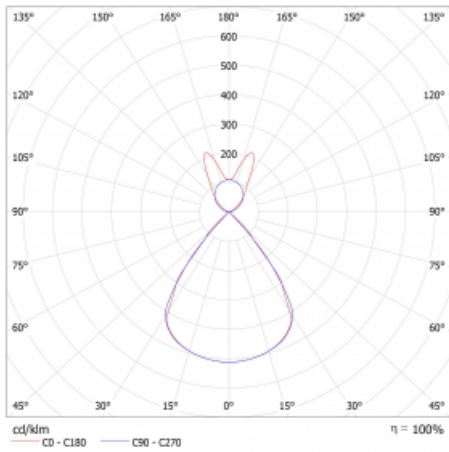

Type of installation	Suspended
Light distribution	Direct-indirect wide-lighting distribution
Luminaire shape	Linear
Colour of the luminaires	Silver
Material	Aluminium
Lifetime	L80/B20 50 000 hours
Warranty	60 months
Description of luminaires	Luminaire suspended
Dimensions	1403 mm × 47 mm × 69 mm
Light source	LED MODUL
Type of optical system	Plastic louvre low UGR
Luminous flux	3720 lm ± 10 %
Colour Temperature	4000 K cool white
Luminous efficacy	150 lm/W
MacAdam Light source	3
Colour rendering index	80
UGR max. X=4H Y=8H, ρ=70,50,20	13.1

## Technical drawing

Luminaire power input 24.8 W  $\pm$  10 %

Connection of the luminaires DALI dimmable

Electrical voltage 220-240V

Frequency 50/60Hz

⊕ CE IP 20

## Curve