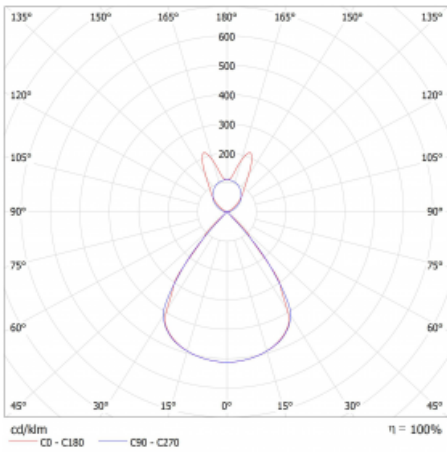

Type of installation	Suspended
Light distribution	Direct-indirect wide-lighting distribution
Luminaire shape	Linear
Colour of the luminaires	White
Material	Aluminium
Lifetime	L80/B20 50 000 hours
Warranty	5 years
Description of luminaires	Luminaire suspended
Dimensions	1403 mm × 47 mm × 69 mm
Light source	LED MODUL
Type of optical system	Plastic louvre low UGR
Luminous flux*	3570 lm
Colour Temperature	3000 K warm white
Luminous efficacy	144 lm/W
MacAdam Light source	3
Colour rendering index	80
UGR max. X=4H Y=8H, ρ=70,50,20	13

## Technical drawing

Luminaire power input\* 24.8 W

Connection of the luminaires DALI

Electrical voltage 220-240V

Frequency 50/60Hz

⊕ CE IP 20

\*±10 %

## Curve