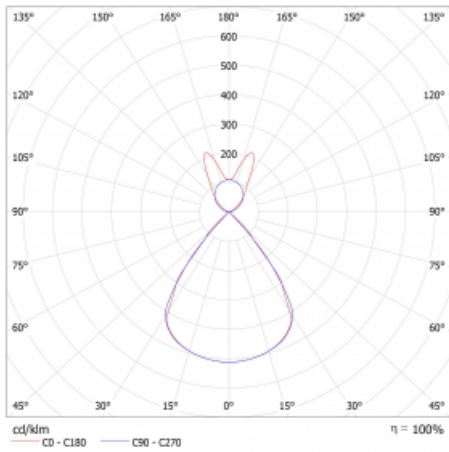

Luminaire

Lina45-S

145S-5B1Z-25GED/830, S

EPD®

Imagine a linear luminaire that can satisfy all your needs: it meets UGR, has high efficiency and you can build it to your specifications. And it looks great too. The Lina45-S offers opal, microprism and optical grille variants, so it can easily meet both UGR under 19 at 4300 lm luminous flux. It is a great solution for visually demanding spaces, as it even meets UGR under 16 in some variants. In addition, you can complement the modular luminaire with a Vali55 relay module, a Rundo circular luminaire or 2 - 3 CUBE reflectors. The indirect lighting component is provided by a clear plexiglass module or a batwing diffuser, which creates a more even illumination of the ceiling. A welcome feature is also the possibility of a curtain at the joint of the profiles, which are also fitted with caps to prevent even minimal draughts. The individual segments are easily connected using connectors and plugged into 230 V.

| | |
|-----------------------------------|--|
| Type of installation | Suspended |
| Light distribution | Direct-indirect wide-lighting distribution |
| Luminaire shape | Linear |
| Colour of the luminaires | Silver |
| Material | Aluminium |
| Lifetime | L80/B20 50 000 hours |
| Warranty | 60 months |
| Description of luminaires | Luminaire suspended |
| Dimensions | 1403 mm × 47 mm × 69 mm |
| Light source | LED MODUL |
| Type of optical system | Plastic louvre low UGR |
| Luminous flux | 3570 lm ± 10 % |
| Colour Temperature | 3000 K warm white |
| Luminous efficacy | 144 lm/W |
| MacAdam Light source | 3 |
| Colour rendering index | 80 |
| UGR max. X=4H Y=8H, ρ=70,50,20 | 13 |

Technical drawing

Luminaire power input 24.8 W \pm 10 %

Connection of the luminaires DALI dimmable

Electrical voltage 220-240V

Frequency 50/60Hz

⊕ CE IP 20

Curve

Downloads