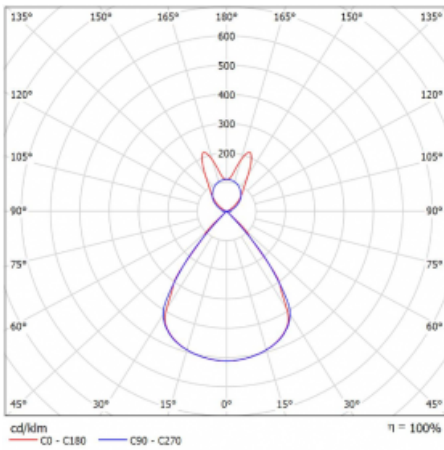

Type of installation	Suspended
Light distribution	Direct-indirect wide-lighting distribution
Luminaire shape	Linear
Colour of the luminaires	Black
Material	Aluminium
Lifetime	L80/B20 50 000 hours
Warranty	24 months
Description of luminaires	Luminaire suspended
item description	D/I - 62/38
Dimensions	1122 mm × 47 mm × 69 mm
Light source	LED MODUL
Type of optical system	Plastic louvre low UGR
Luminous flux	6960 lm ± 10 %
Colour Temperature	3000 K warm white
Luminous efficacy	136 lm/W
MacAdam Light source	3
Colour rendering index	80
UGR max. X=4H Y=8H, $\rho=70,50,20$	16.2

## Curve