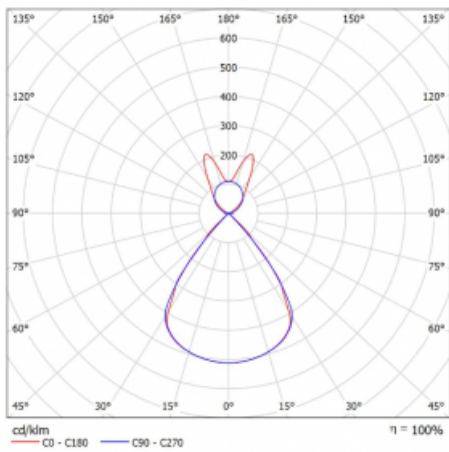

Luminaire

Lina45-S

145S-5B1Z-20GHE/840, W

EPD[®]

Imagine a linear luminaire that can satisfy all your needs: it meets UGR, has high efficiency and you can build it to your specifications. And it looks great too. The Lina45-S offers opal, microprism and optical grille variants, so it can easily meet both UGR under 19 at 4300 lm luminous flux. It is a great solution for visually demanding spaces, as it even meets UGR under 16 in some variants. In addition, you can complement the modular luminaire with a Vali55 relay module, a Rundo circular luminaire or 2 - 3 CUBE reflectors. The indirect lighting component is provided by a clear plexiglass module or a batwing diffuser, which creates a more even illumination of the ceiling. A welcome feature is also the possibility of a curtain at the joint of the profiles, which are also fitted with caps to prevent even minimal draughts. The individual segments are easily connected using connectors and plugged into 230 V.

Type of installation	Suspended
Light distribution	Direct-indirect wide-lighting distribution
Luminaire shape	Linear
Colour of the luminaires	White
Material	Aluminium
Lifetime	L80/B20 50 000 hours
Warranty	5 years
Description of luminaires	Luminaire suspended
item description	D/I - 62/38
Dimensions	1122 mm × 47 mm × 69 mm
Light source	LED MODUL
Type of optical system	Plastic louvre low UGR
Luminous flux*	7250 lm
Colour Temperature	4000 K cool white
Luminous efficacy	141 lm/W
MacAdam Light source	3
Colour rendering index	80
UGR max. X=4H Y=8H, $\rho=70,50,20$	16.4

Technical drawing

Luminaire power input* 51.3 W

Connection of the luminaires ON/OFF

Electrical voltage 220-240V

Frequency 50/60Hz

⊕ CE IP 20

*±10 %

Curve