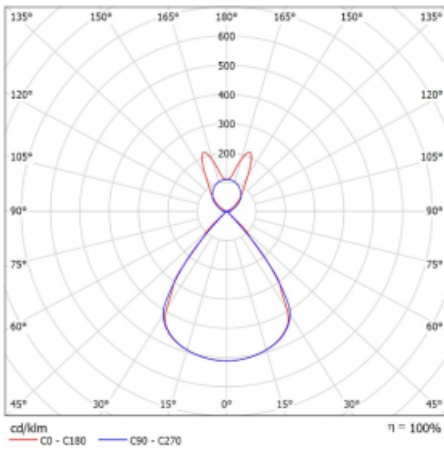

Type of installation	Suspended
Light distribution	Direct-indirect wide-lighting distribution
Luminaire shape	Linear
Colour of the luminaires	White
Material	Aluminium
Lifetime	L80/B20 50 000 hours
Warranty	60 months
Description of luminaires	Luminaire suspended
item description	D/I - 62/38
Dimensions	1122 mm × 47 mm × 69 mm
Light source	LED MODUL
Type of optical system	Plastic louvre low UGR
Luminous flux	7250 lm ± 10 %
Colour Temperature	4000 K cool white
Luminous efficacy	141 lm/W
MacAdam Light source	3
Colour rendering index	80
UGR max. X=4H Y=8H, $\rho=70,50,20$	16.4

## Technical drawing

Luminaire power input 51.3 W  $\pm$  10 %

Connection of the luminaires Electronic ballast non-dimmable

Electrical voltage 220-240V

Frequency 50/60Hz

⊕ CE IP 20

## Curve