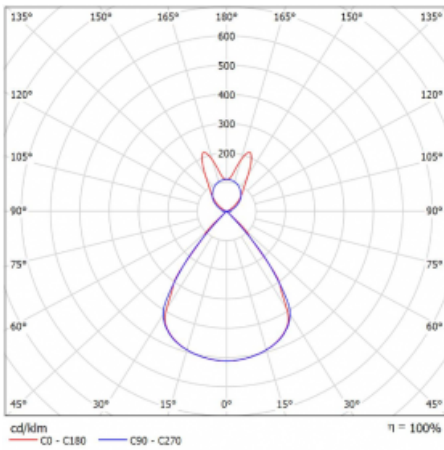

Luminaire

Lina45-S

145S-5B1Z-20GHE/840, B

EPD®

Imagine a linear luminaire that can satisfy all your needs: it meets UGR, has high efficiency and you can build it to your specifications. And it looks great too. The Lina45-S offers opal, microprism and optical grille variants, so it can easily meet both UGR under 19 at 4300 lm luminous flux. It is a great solution for visually demanding spaces, as it even meets UGR under 16 in some variants. In addition, you can complement the modular luminaire with a Vali55 relay module, a Rundo circular luminaire or 2 - 3 CUBE reflectors. The indirect lighting component is provided by a clear plexiglass module or a batwing diffuser, which creates a more even illumination of the ceiling. A welcome feature is also the possibility of a curtain at the joint of the profiles, which are also fitted with caps to prevent even minimal draughts. The individual segments are easily connected using connectors and plugged into 230 V.

| | |
|--|--|
| Type of installation | Suspended |
| Light distribution | Direct-indirect wide-lighting distribution |
| Luminaire shape | Linear |
| Colour of the luminaires | Black |
| Material | Aluminium |
| Lifetime | L80/B20 50 000 hours |
| Warranty | 60 months |
| Description of luminaires | Luminaire suspended |
| item description | D/I - 62/38 |
| Dimensions | 1122 mm × 47 mm × 69 mm |
| Light source | LED MODUL |
| Type of optical system | Plastic louvre low UGR |
| Luminous flux | 7250 lm ± 10 % |
| Colour Temperature | 4000 K cool white |
| Luminous efficacy | 141 lm/W |
| MacAdam Light source | 3 |
| Colour rendering index | 80 |
| UGR max. X=4H Y=8H, $\rho=70,50,20$ | 16.4 |

Technical drawing

Luminaire power input 51.3 W \pm 10 %

Connection of the luminaires Electronic ballast non-dimmable

Electrical voltage 220-240V

Frequency 50/60Hz

⊕ CE IP 20

Curve

Downloads