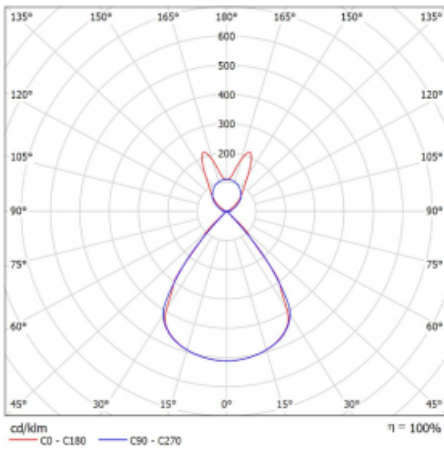

Luminaire

Lina45-S

145S-5B1Z-20GHE/840, B

EPD®

Imagine a linear luminaire that can satisfy all your needs: it meets UGR, has high efficiency and you can build it to your specifications. And it looks great too. The Lina45-S offers opal, microprism and optical grille variants, so it can easily meet both UGR under 19 at 4300 lm luminous flux. It is a great solution for visually demanding spaces, as it even meets UGR under 16 in some variants. In addition, you can complement the modular luminaire with a Vali55 relay module, a Rundo circular luminaire or 2 - 3 CUBE reflectors. The indirect lighting component is provided by a clear plexiglass module or a batwing diffuser, which creates a more even illumination of the ceiling. A welcome feature is also the possibility of a curtain at the joint of the profiles, which are also fitted with caps to prevent even minimal draughts. The individual segments are easily connected using connectors and plugged into 230 V.

Type of installation	Suspended
Light distribution	Direct-indirect wide-lighting distribution
Luminaire shape	Linear
Colour of the luminaires	Black
Material	Aluminium
Lifetime	L80/B20 50 000 hours
Warranty	5 years
Description of luminaires	Luminaire suspended
item description	D/1 - 62/38
Dimensions	1122 mm × 47 mm × 69 mm
Light source	LED MODUL
Type of optical system	Plastic louvre low UGR
Luminous flux*	7250 lm
Colour Temperature	4000 K cool white
Luminous efficacy	141 lm/W
MacAdam Light source	3
Colour rendering index	80
UGR max. X=4H Y=8H, $\rho=70,50,20$	16.4

Technical drawing

Luminaire power input* 51.3 W

Connection of the luminaires ON/OFF

Electrical voltage 220-240V

Frequency 50/60Hz

⊕ CE IP 20

*±10 %

Curve