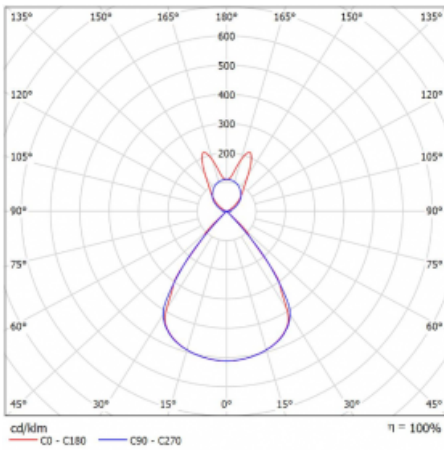

Type of installation	Suspended
Light distribution	Direct-indirect wide-lighting distribution
Luminaire shape	Linear
Colour of the luminaires	Silver
Material	Aluminium
Lifetime	L80/B20 50 000 hours
Warranty	5 years
Description of luminaires	Luminaire suspended
item description	D/I - 62/38
Dimensions	1122 mm × 47 mm × 69 mm
Light source	LED MODUL
Type of optical system	Plastic louvre low UGR
Luminous flux*	6960 lm
Colour Temperature	3000 K warm white
Luminous efficacy	136 lm/W
MacAdam Light source	3
Colour rendering index	80
UGR max. X=4H Y=8H, $\rho=70,50,20$	16.2

## Technical drawing

Luminaire power input\* 51.3 W

Connection of the luminaires ON/OFF

Electrical voltage 220-240V

Frequency 50/60Hz

⊕ CE IP 20

\*±10 %

## Curve