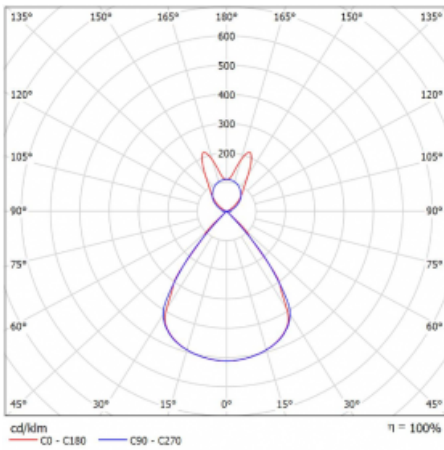

Luminaire

Lina45-S

145S-5B1Z-20GHE/830, S

EPD®

Imagine a linear luminaire that can satisfy all your needs: it meets UGR, has high efficiency and you can build it to your specifications. And it looks great too. The Lina45-S offers opal, microprism and optical grille variants, so it can easily meet both UGR under 19 at 4300 lm luminous flux. It is a great solution for visually demanding spaces, as it even meets UGR under 16 in some variants. In addition, you can complement the modular luminaire with a Vali55 relay module, a Rundo circular luminaire or 2 - 3 CUBE reflectors. The indirect lighting component is provided by a clear plexiglass module or a batwing diffuser, which creates a more even illumination of the ceiling. A welcome feature is also the possibility of a curtain at the joint of the profiles, which are also fitted with caps to prevent even minimal draughts. The individual segments are easily connected using connectors and plugged into 230 V.

Type of installation	Suspended
Light distribution	Direct-indirect wide-lighting distribution
Luminaire shape	Linear
Colour of the luminaires	Silver
Material	Aluminium
Lifetime	L80/B20 50 000 hours
Warranty	60 months
Description of luminaires	Luminaire suspended
item description	D/I - 62/38
Dimensions	1122 mm × 47 mm × 69 mm
Light source	LED MODUL
Type of optical system	Plastic louvre low UGR
Luminous flux	6960 lm ± 10 %
Colour Temperature	3000 K warm white
Luminous efficacy	136 lm/W
MacAdam Light source	3
Colour rendering index	80
UGR max. X=4H Y=8H, $\rho=70,50,20$	16.2

Technical drawing

Luminaire power input 51.3 W \pm 10 %

Connection of the luminaires Electronic ballast non-dimmable

Electrical voltage 220-240V

Frequency 50/60Hz

⊕ CE IP 20

Curve

Downloads