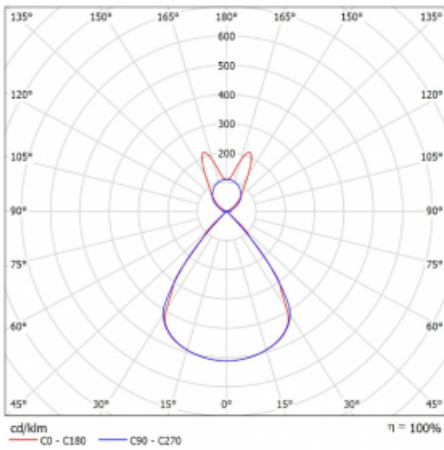

Type of installation	Suspended
Light distribution	Direct-indirect wide-lighting distribution
Luminaire shape	Linear
Colour of the luminaires	White
Material	Aluminium
Lifetime	L80/B20 50 000 hours
Warranty	60 months
Description of luminaires	Luminaire suspended
item description	D/1 - 62/38
Dimensions	1122 mm × 47 mm × 69 mm
Light source	LED MODUL
Type of optical system	Plastic louvre low UGR
Luminous flux	7250 lm ± 10 %
Colour Temperature	4000 K cool white
Luminous efficacy	141 lm/W
MacAdam Light source	3
Colour rendering index	80
UGR max. X=4H Y=8H, $\rho=70,50,20$	16.4

## Technical drawing

Luminaire power input 51.3 W  $\pm$  10 %

Connection of the luminaires DALI dimmable

Electrical voltage 220-240V

Frequency 50/60Hz

⊕ CE IP 20

## Curve