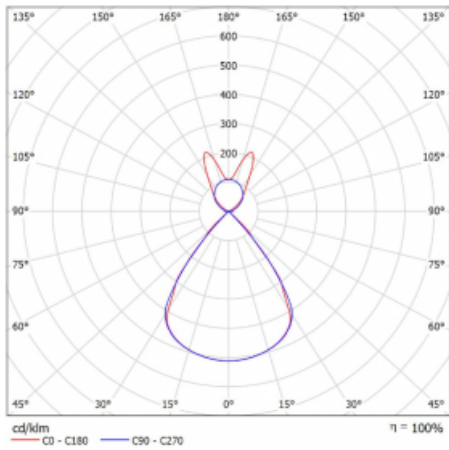

Type of installation	Suspended
Light distribution	Direct-indirect wide-lighting distribution
Luminaire shape	Linear
Colour of the luminaires	White
Material	Aluminium
Lifetime	L80/B20 50 000 hours
Warranty	24 months
Description of luminaires	Luminaire suspended
item description	D/I - 58/42
Dimensions	1122 mm × 47 mm × 69 mm
Light source	LED MODUL
Type of optical system	Plastic louvre low UGR
Luminous flux	4150 lm ± 10 %
Colour Temperature	4000 K cool white
Luminous efficacy	148 lm/W
MacAdam Light source	3
Colour rendering index	80
UGR max. X=4H Y=8H, $\rho=70,50,20$	14.5

## Curve