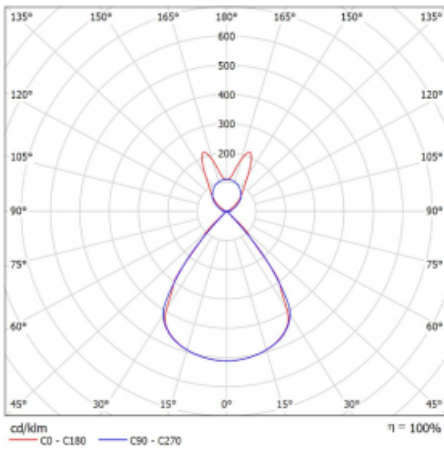

Type of installation	Suspended
Light distribution	Direct-indirect wide-lighting distribution
Luminaire shape	Linear
Colour of the luminaires	Silver
Material	Aluminium
Lifetime	L80/B20 50 000 hours
Warranty	2 years
Description of luminaires	Luminaire suspended
item description	D/I - 58/42
Dimensions	1122 mm × 47 mm × 69 mm
Light source	LED MODUL
Type of optical system	Plastic louvre low UGR
Luminous flux*	4150 lm
Colour Temperature	4000 K cool white
Luminous efficacy	148 lm/W
MacAdam Light source	3
Colour rendering index	80
UGR max. X=4H Y=8H, $\rho=70,50,20$	14.5

## Curve