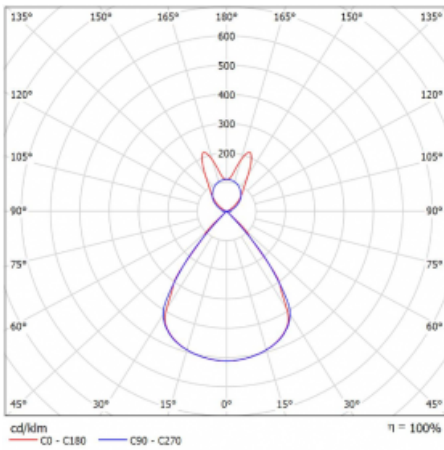

Luminaire

Lina45-S

145S-5B1Z-20GGE/840, S

EPD®

Imagine a linear luminaire that can satisfy all your needs: it meets UGR, has high efficiency and you can build it to your specifications. And it looks great too. The Lina45-S offers opal, microprism and optical grille variants, so it can easily meet both UGR under 19 at 4300 lm luminous flux. It is a great solution for visually demanding spaces, as it even meets UGR under 16 in some variants. In addition, you can complement the modular luminaire with a Vali55 relay module, a Rundo circular luminaire or 2 - 3 CUBE reflectors. The indirect lighting component is provided by a clear plexiglass module or a batwing diffuser, which creates a more even illumination of the ceiling. A welcome feature is also the possibility of a curtain at the joint of the profiles, which are also fitted with caps to prevent even minimal draughts. The individual segments are easily connected using connectors and plugged into 230 V.

Type of installation	Suspended
Light distribution	Direct-indirect wide-lighting distribution
Luminaire shape	Linear
Colour of the luminaires	Silver
Material	Aluminium
Lifetime	L80/B20 50 000 hours
Warranty	60 months
Description of luminaires	Luminaire suspended
item description	D/I - 58/42
Dimensions	1122 mm × 47 mm × 69 mm
Light source	LED MODUL
Type of optical system	Plastic louvre low UGR
Luminous flux	4150 lm ± 10 %
Colour Temperature	4000 K cool white
Luminous efficacy	148 lm/W
MacAdam Light source	3
Colour rendering index	80
UGR max. X=4H Y=8H, $\rho=70,50,20$	14.5

Technical drawing

Luminaire power input 28.1 W \pm 10 %

Connection of the luminaires Electronic ballast non-dimmable

Electrical voltage 220-240V

Frequency 50/60Hz

⊕ CE IP 20

Curve

Downloads