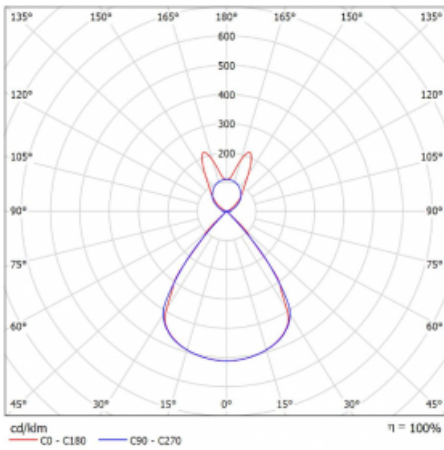

Luminaire

Lina45-S

145S-5B1Z-20GGE/830, W

EPD®

Imagine a linear luminaire that can satisfy all your needs: it meets UGR, has high efficiency and you can build it to your specifications. And it looks great too. The Lina45-S offers opal, microprism and optical grille variants, so it can easily meet both UGR under 19 at 4300 lm luminous flux. It is a great solution for visually demanding spaces, as it even meets UGR under 16 in some variants. In addition, you can complement the modular luminaire with a Vali55 relay module, a Rundo circular luminaire or 2 - 3 CUBE reflectors. The indirect lighting component is provided by a clear plexiglass module or a batwing diffuser, which creates a more even illumination of the ceiling. A welcome feature is also the possibility of a curtain at the joint of the profiles, which are also fitted with caps to prevent even minimal draughts. The individual segments are easily connected using connectors and plugged into 230 V.

Type of installation	Suspended
Light distribution	Direct-indirect wide-lighting distribution
Luminaire shape	Linear
Colour of the luminaires	White
Material	Aluminium
Lifetime	L80/B20 50 000 hours
Warranty	5 years
Description of luminaires	Luminaire suspended
item description	D/I - 58/42
Dimensions	1122 mm × 47 mm × 69 mm
Light source	LED MODUL
Type of optical system	Plastic louvre low UGR
Luminous flux*	3980 lm
Colour Temperature	3000 K warm white
Luminous efficacy	142 lm/W
MacAdam Light source	3
Colour rendering index	80
UGR max. X=4H Y=8H, $\rho=70,50,20$	14.3

Technical drawing

Luminaire power input* 28.1 W

Connection of the luminaires ON/OFF

Electrical voltage 220-240V

Frequency 50/60Hz

⊕ CE IP 20

*±10 %

Curve