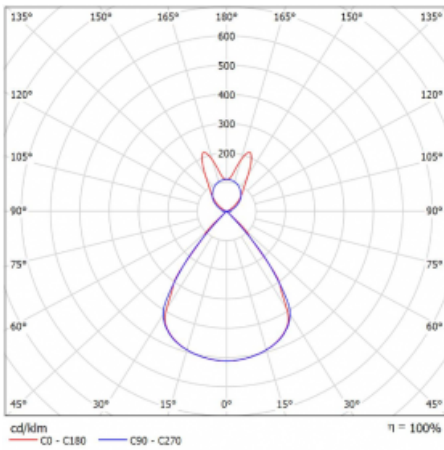

Luminaire

Lina45-S

145S-5B1Z-20GGE/830, W

EPD®

Imagine a linear luminaire that can satisfy all your needs: it meets UGR, has high efficiency and you can build it to your specifications. And it looks great too. The Lina45-S offers opal, microprism and optical grille variants, so it can easily meet both UGR under 19 at 4300 lm luminous flux. It is a great solution for visually demanding spaces, as it even meets UGR under 16 in some variants. In addition, you can complement the modular luminaire with a Vali55 relay module, a Rundo circular luminaire or 2 - 3 CUBE reflectors. The indirect lighting component is provided by a clear plexiglass module or a batwing diffuser, which creates a more even illumination of the ceiling. A welcome feature is also the possibility of a curtain at the joint of the profiles, which are also fitted with caps to prevent even minimal draughts. The individual segments are easily connected using connectors and plugged into 230 V.

Type of installation	Suspended
Light distribution	Direct-indirect wide-lighting distribution
Luminaire shape	Linear
Colour of the luminaires	White
Material	Aluminium
Lifetime	L80/B20 50 000 hours
Warranty	60 months
Description of luminaires	Luminaire suspended
item description	D/I - 58/42
Dimensions	1122 mm × 47 mm × 69 mm
Light source	LED MODUL
Type of optical system	Plastic louvre low UGR
Luminous flux	3980 lm ± 10 %
Colour Temperature	3000 K warm white
Luminous efficacy	142 lm/W
MacAdam Light source	3
Colour rendering index	80
UGR max. X=4H Y=8H, $\rho=70,50,20$	14.3

Technical drawing

Luminaire power input 28.1 W \pm 10 %

Connection of the luminaires Electronic ballast non-dimmable

Electrical voltage 220-240V

Frequency 50/60Hz

⊕ CE IP 20

Curve

Downloads