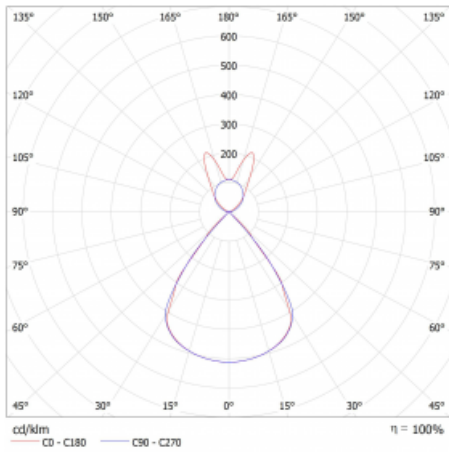

Type of installation	Suspended
Light distribution	Direct-indirect wide-lighting distribution
Luminaire shape	Linear
Colour of the luminaires	Silver
Material	Aluminium
Lifetime	L80/B20 50 000 hours
Warranty	24 months
Description of luminaires	Luminaire suspended
Dimensions	1122 mm × 47 mm × 69 mm
Light source	LED MODUL
Type of optical system	Plastic louvre low UGR
Luminous flux	2790 lm ± 10 %
Colour Temperature	3000 K warm white
Luminous efficacy	136 lm/W
MacAdam Light source	3
Colour rendering index	80
UGR max. X=4H Y=8H, ρ=70,50,20	13.1

## Curve