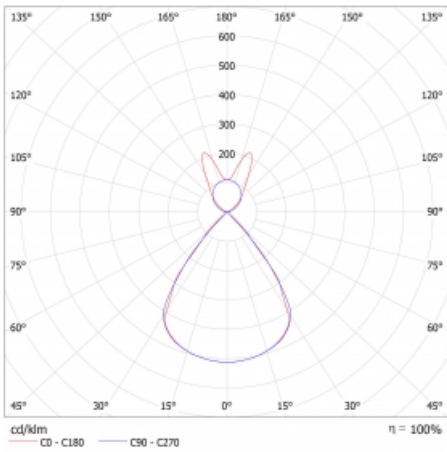

Type of installation	Suspended
Light distribution	Direct-indirect wide-lighting distribution
Luminaire shape	Linear
Colour of the luminaires	Black
Material	Aluminium
Lifetime	L80/B20 50 000 hours
Warranty	24 months
Description of luminaires	Luminaire suspended
Dimensions	1122 mm × 47 mm × 69 mm
Light source	LED MODUL
Type of optical system	Plastic louvre low UGR
Luminous flux	2790 lm ± 10 %
Colour Temperature	3000 K warm white
Luminous efficacy	136 lm/W
MacAdam Light source	3
Colour rendering index	80
UGR max. X=4H Y=8H, ρ=70,50,20	13.1

## Curve