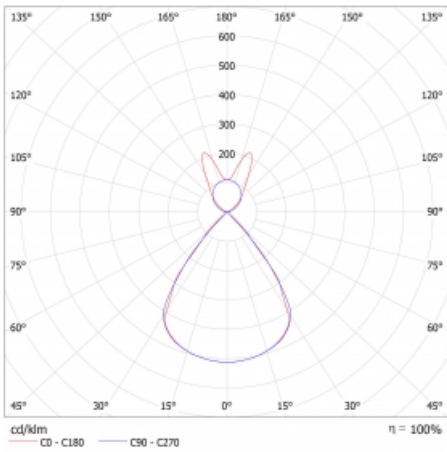

Luminaire

Lina45-S

145S-5B1Z-20GEE/840, S

EPD[®]

Imagine a linear luminaire that can satisfy all your needs: it meets UGR, has high efficiency and you can build it to your specifications. And it looks great too. The Lina45-S offers opal, microprism and optical grille variants, so it can easily meet both UGR under 19 at 4300 lm luminous flux. It is a great solution for visually demanding spaces, as it even meets UGR under 16 in some variants. In addition, you can complement the modular luminaire with a Vali55 relay module, a Rundo circular luminaire or 2 - 3 CUBE reflectors. The indirect lighting component is provided by a clear plexiglass module or a batwing diffuser, which creates a more even illumination of the ceiling. A welcome feature is also the possibility of a curtain at the joint of the profiles, which are also fitted with caps to prevent even minimal draughts. The individual segments are easily connected using connectors and plugged into 230 V.

Type of installation	Suspended
Light distribution	Direct-indirect wide-lighting distribution
Luminaire shape	Linear
Colour of the luminaires	Silver
Material	Aluminium
Lifetime	L80/B20 50 000 hours
Warranty	60 months
Description of luminaires	Luminaire suspended
Dimensions	1122 mm × 47 mm × 69 mm
Light source	LED MODUL
Type of optical system	Plastic louvre low UGR
Luminous flux	2910 lm ± 10 %
Colour Temperature	4000 K cool white
Luminous efficacy	142 lm/W
MacAdam Light source	3
Colour rendering index	80
UGR max. X=4H Y=8H, ρ=70,50,20	13.2

Technical drawing

Luminaire power input 20.5 W \pm 10 %

Connection of the luminaires Electronic ballast non-dimmable

Electrical voltage 220-240V

Frequency 50/60Hz

⊕ CE IP 20

Curve

Downloads