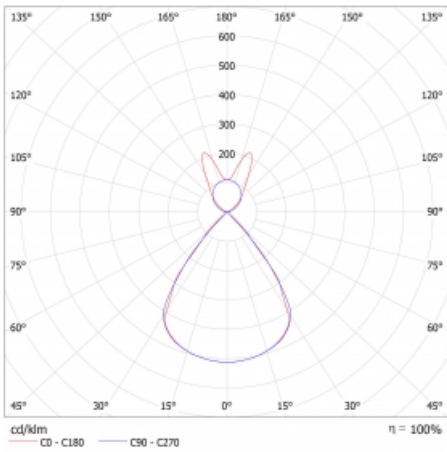

Luminaire

Lina45-S

145S-5B1Z-20GEE/840, B

EPD[®]

Imagine a linear luminaire that can satisfy all your needs: it meets UGR, has high efficiency and you can build it to your specifications. And it looks great too. The Lina45-S offers opal, microprism and optical grille variants, so it can easily meet both UGR under 19 at 4300 lm luminous flux. It is a great solution for visually demanding spaces, as it even meets UGR under 16 in some variants. In addition, you can complement the modular luminaire with a Vali55 relay module, a Rundo circular luminaire or 2 - 3 CUBE reflectors. The indirect lighting component is provided by a clear plexiglass module or a batwing diffuser, which creates a more even illumination of the ceiling. A welcome feature is also the possibility of a curtain at the joint of the profiles, which are also fitted with caps to prevent even minimal draughts. The individual segments are easily connected using connectors and plugged into 230 V.

Type of installation	Suspended
Light distribution	Direct-indirect wide-lighting distribution
Luminaire shape	Linear
Colour of the luminaires	Black
Material	Aluminium
Lifetime	L80/B20 50 000 hours
Warranty	60 months
Description of luminaires	Luminaire suspended
Dimensions	1122 mm × 47 mm × 69 mm
Light source	LED MODUL
Type of optical system	Plastic louvre low UGR
Luminous flux	2910 lm ± 10 %
Colour Temperature	4000 K cool white
Luminous efficacy	142 lm/W
MacAdam Light source	3
Colour rendering index	80
UGR max. X=4H Y=8H, ρ=70,50,20	13.2

Technical drawing

Luminaire power input 20.5 W \pm 10 %

Connection of the luminaires Electronic ballast non-dimmable

Electrical voltage 220-240V

Frequency 50/60Hz

⊕ CE IP 20

Curve

Downloads